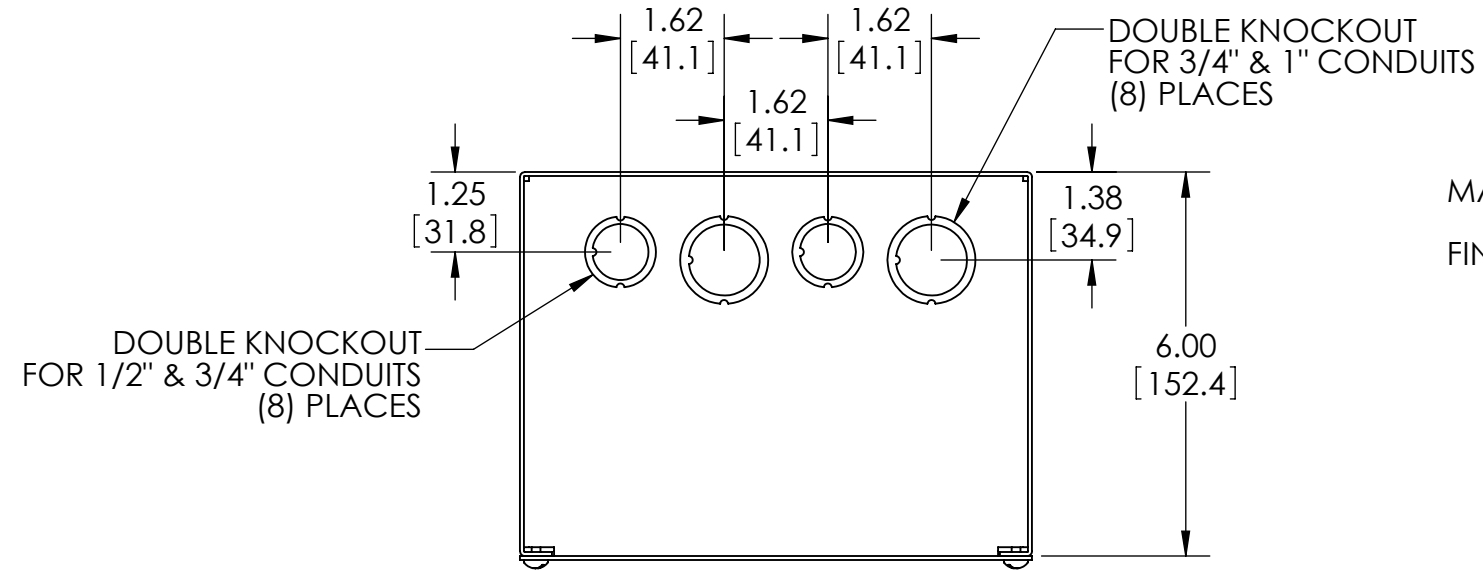

PART NAME

JUNCTION BOX w / KNOCKOUTS

PART No.

JB-3959-KO

REVISION DATE

7-18-11

MATERIAL - 16 GA. [1.5mm] STEEL  
FINISH - SMOOTH GRAY POWDERCOAT