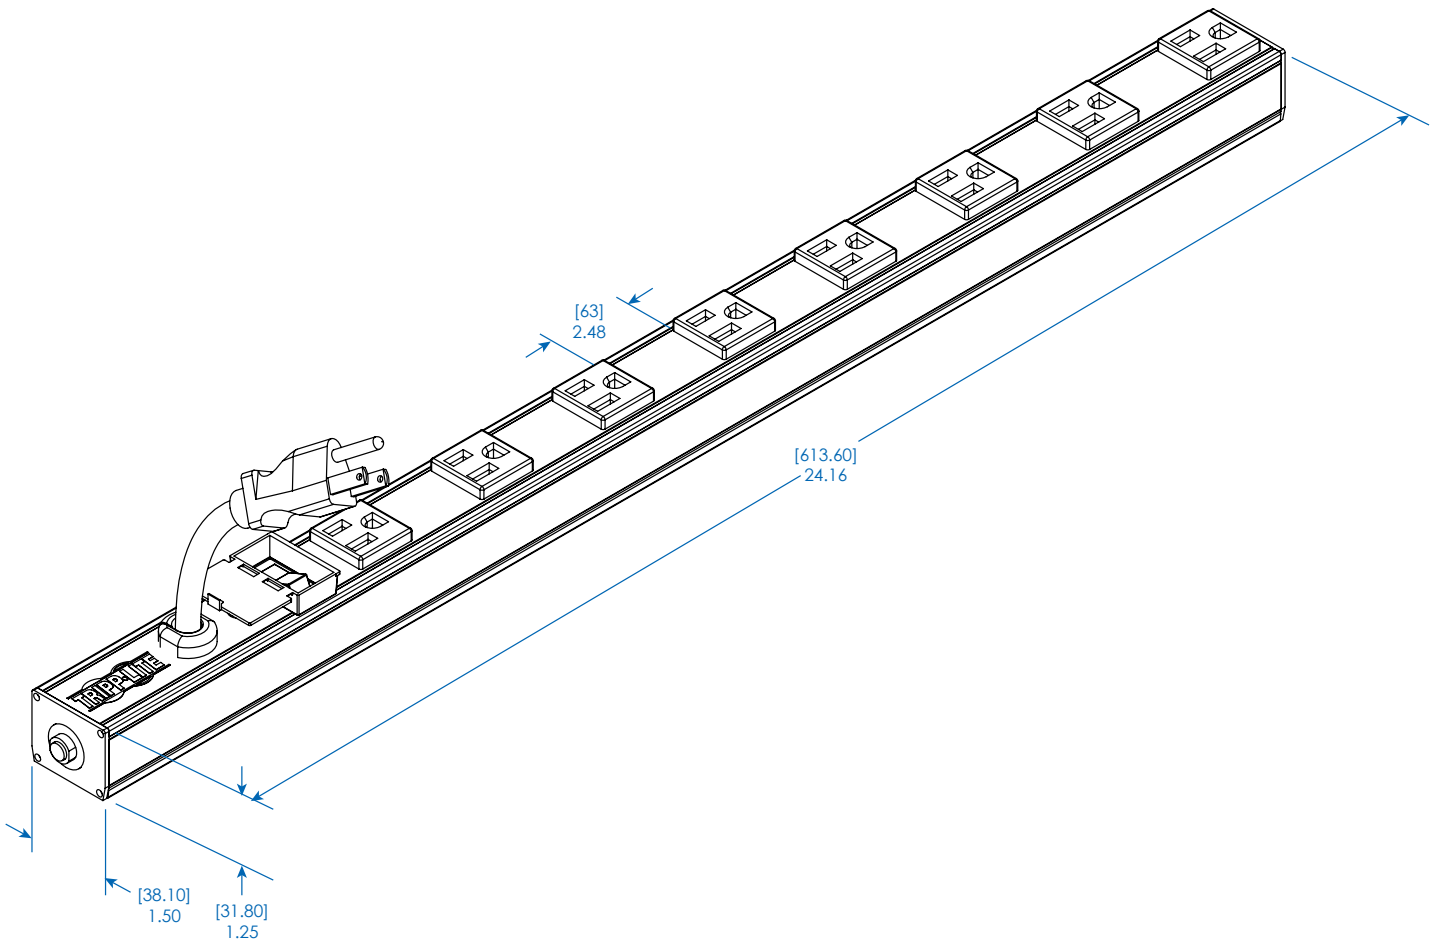

# PS2408 / PS2408B

Dimensions: [mm] INCHES

Tripp Lite has a policy of continuous improvement. Specifications are subject to change without notice.

1111 W. 35th Street  
Chicago, IL 60609 USA  
773.869.1234  
[www.tripplite.com](http://www.tripplite.com)