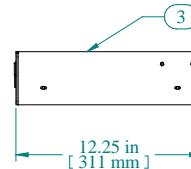

TOP VIEW

SIDE VIEW WITHOUT SHROUD

FRONT VIEW

Item Number	Title	Quantity
1	RDRW - DRAWER BODY	1
2	RDRW - DRAWER PLATE	1
3	RDRW - DRAWER SHROUD	1
4	SLIDE 12" FULL TRAVEL	2
5	LOC KEY-LOCK WITH NUT H-7.5 MM	1
6	PLASTIC HANDLE	1

PART NUMBERS

RDRW1900312BK1	PAINTED BLACK TEXTURED
RDRW1900312CG1	PAINTED GREY/BEIGE TEXTURED
RDRW1900312LG1	PAINTED RAL7035 TEXTURED

NOTES

Maximum Weight 60 lb No Rear Support
 Maximum Weight 120 lb Rear Supported
 Mounting Hardware Included

Data subject to change without notice. Isometric drawing not to scale.