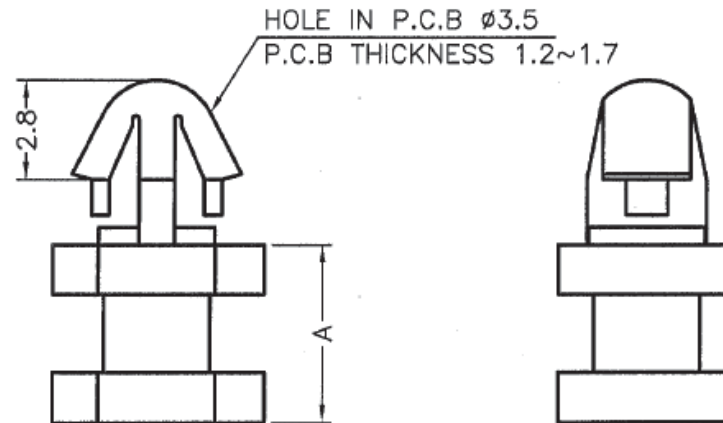

DIM.	TOL
5mm DOWN	±0.2
5~20mm	±0.3
20~40mm	±0.4
40~60mm	±0.5
60~100mm	±0.8
100mm UP	±1.0

PART NO	A
CBPSW030A	5.5
CBPSW035A	6
CBPSW040A	6.5
CBPSW045A	7
CBPSW050A	13.5
CBPSW055A	26

Material: UL94 V-2 Nylon 6/6
Color: Natural

TITLE: CBPSW					UNITS: mm
FILE #:		DWN: CLC	APP: -	PRELIMINARY	
SHEET: 1 OF 1		SHEET SIZE: A	DT: 09.21.2015	CHKD: -	PART #
RE:				ESSENTRA COMPONENTS	

REV.	DESCRIPTION	ENGR.	DATE