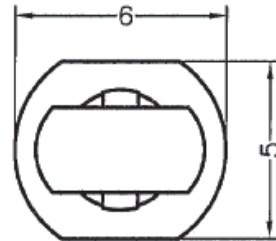

DIM.	TOL
5mm DOWN	±0.2
5~20mm	±0.3
20~40mm	±0.4
40~60mm	±0.5
60~100mm	±0.8
100mm UP	±1.0

PART NO	A
CBPSW030A	5.5
CBPSW035A	6
CBPSW040A	6.5
CBPSW045A	7
CBPSW050A	13.5
CBPSW055A	26

Material: UL94 V-2 Nylon 6/6
Color: Natural

TITLE: CBPSW					UNITS: mm
FILE #:		DWN: CLC	APP: -	PRELIMINARY	
SHEET: 1 OF 1		SHEET SIZE: A	DT: 09.21.2015	CHKD: -	PART #
RE:				ESSENTRA COMPONENTS	

REV.	DESCRIPTION	ENGR.	DATE