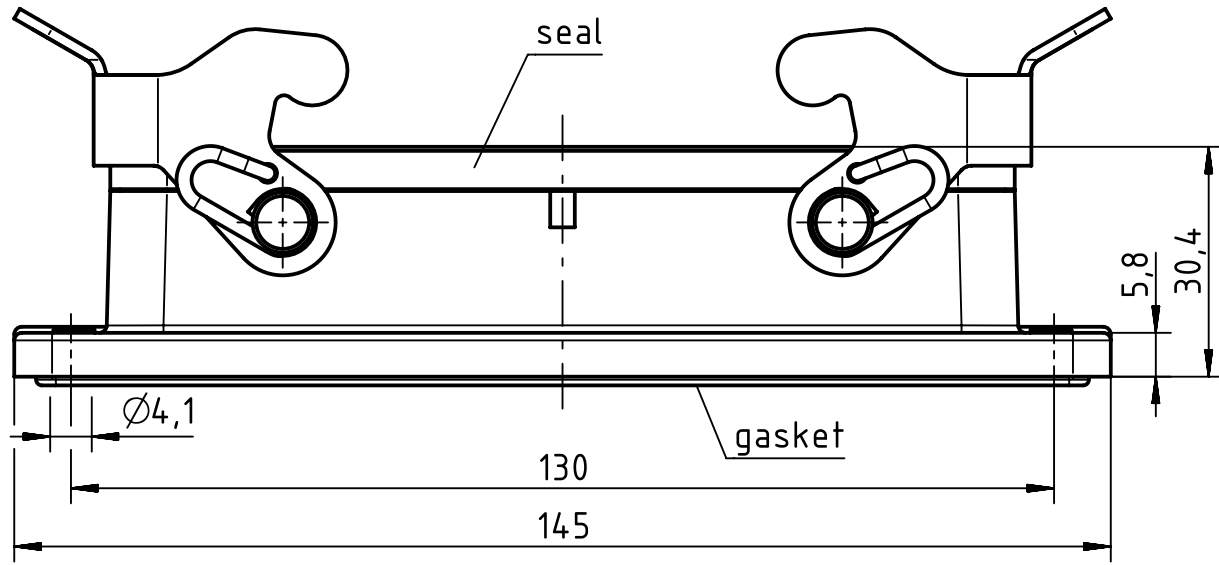

1 2 3 4 5 6

A

B

C

D

	All rights reserved Department EL PD - DE HARTING Electric GmbH & Co. KG D-32339 Espelkamp	All Dimensions in mm Original Size DIN A4		Scale 1:1	Free size tol.	Ref. Sub.		
		Created by HOLLERT	Inspected by SPILKERN	Standardisation TIEMANNA	Date 2013-11-05	State Final Release	Doc-Key / ECM-Nr. 100526084 / UGD / 001 / A 500000067351	
Title Han High Temp 24B-agg-QB					Type TB	Number 09 62 824 0391	Rev. A	Page 1/1