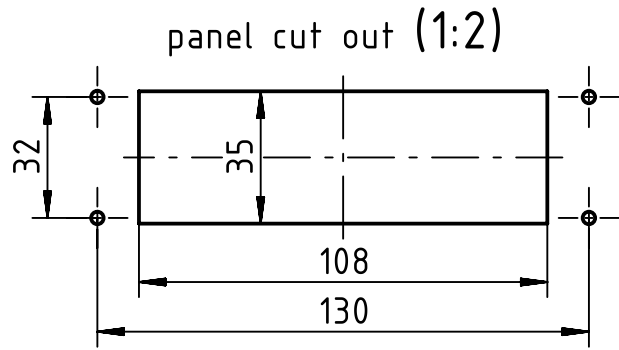

1 2 3 4 5 6

A

B

C

D

	All rights reserved Department EL PD - DE HARTING Electric GmbH & Co. KG D-32339 Espelkamp	All Dimensions in mm Original Size DIN A4		Scale 1:1	Free size tol.	Ref. Sub.		
		Created by HOLLERT	Inspected by SPILKERN	Standardisation TIEMANNA	Date 2013-11-05	State Final Release	Doc-Key / ECM-Nr. 100526084 / UGD / 001 / A 500000067351	
Title Han High Temp 24B-agg-QB					Type TB	Number 09 62 824 0391	Rev. A	Page 1/1