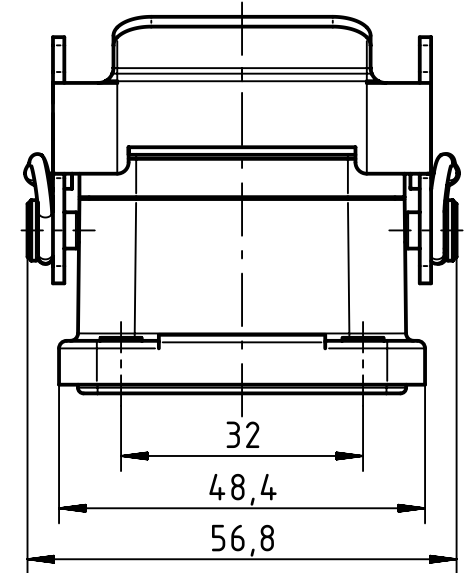

1 2 3 4 5 6

A

B

C

D

	All rights reserved Department EL PD - DE HARTING Electric GmbH & Co. KG D-32339 Espelkamp	All Dimensions in mm Original Size DIN A4		Scale 1:1	Free size tol.	Ref. Sub.		
		Created by HOLLERT	Inspected by SPILKERN	Standardisation TIEMANNA	Date 2013-11-05	State Final Release	Doc-Key / ECM-Nr. 100526084 / UGD / 001 / A 500000067351	
Title Han High Temp 24B-agg-QB					Type TB	Number 09 62 824 0391	Rev. A	Page 1/1