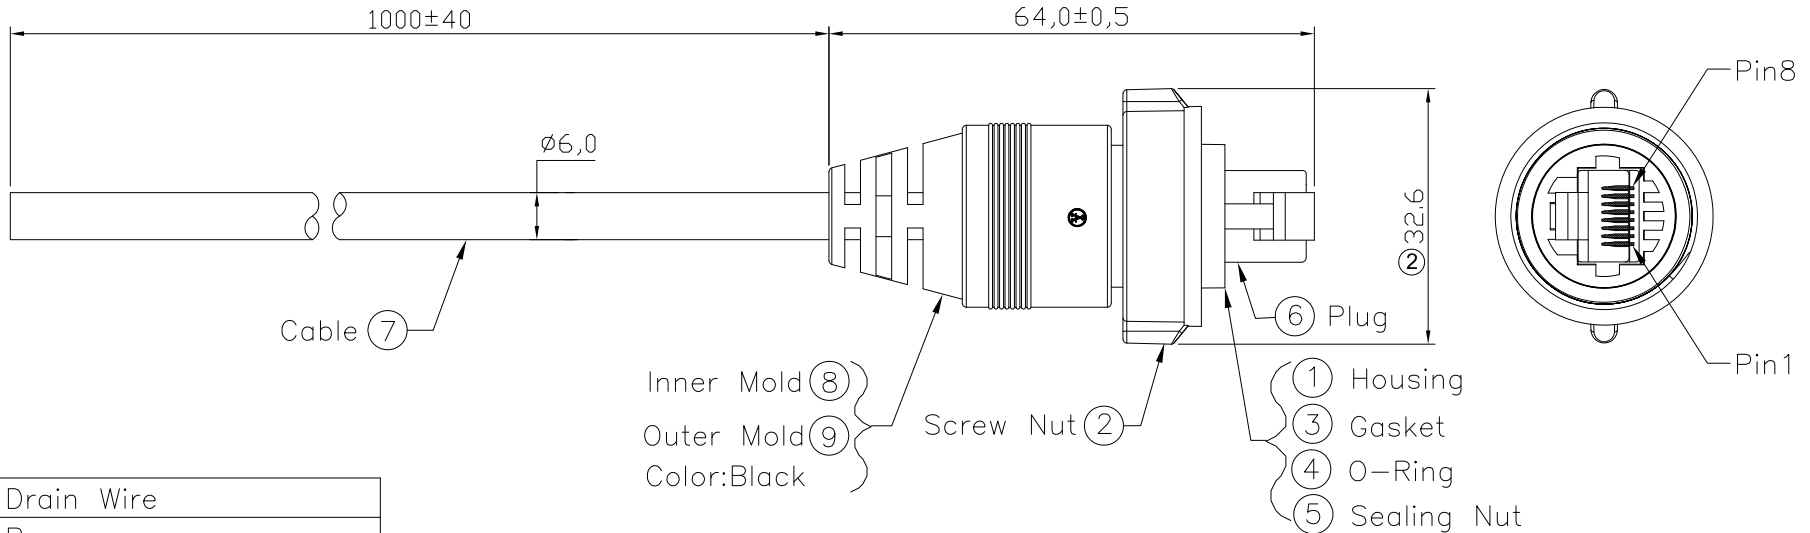

1 2 3 4 5 6 7

A

B

C

D

Shell	Drain Wire			
8	Brown	Twist		
7	Brown/white			
6	Green	Twist	Twis	
5	Blue/white			
4	Blue			
3	Green/white	Twist		
2	Orange			
1	Orange/white			
Conn.	Wire Color			
	Pin Out			

NOTES:
 Plug: 8P8C, Gold plated
 Cable: Cat. 5e FTP 24AWGx4P
 Beige, OD=6.0mm

G	RoHS compliant Unit: mm	Scale	Free				Date	Name	Customer-No.	
		TOLERANCE					Drawn	12.01.2004	Hellwig	ASSMANN WSW-No. A-KAB-RJ45-4S-1M
		Unit	±0.50				Approved	25.02.2014	Amy	
H				②	Change the dimension	25.02.2014	Amy		Drawing-No.	
				①	Drawn	12.01.2004	Hellwig		ASS 1560 CA	rev02
		Angle	TOL	Id.	Modification	Date	Name		Replace	Sheet