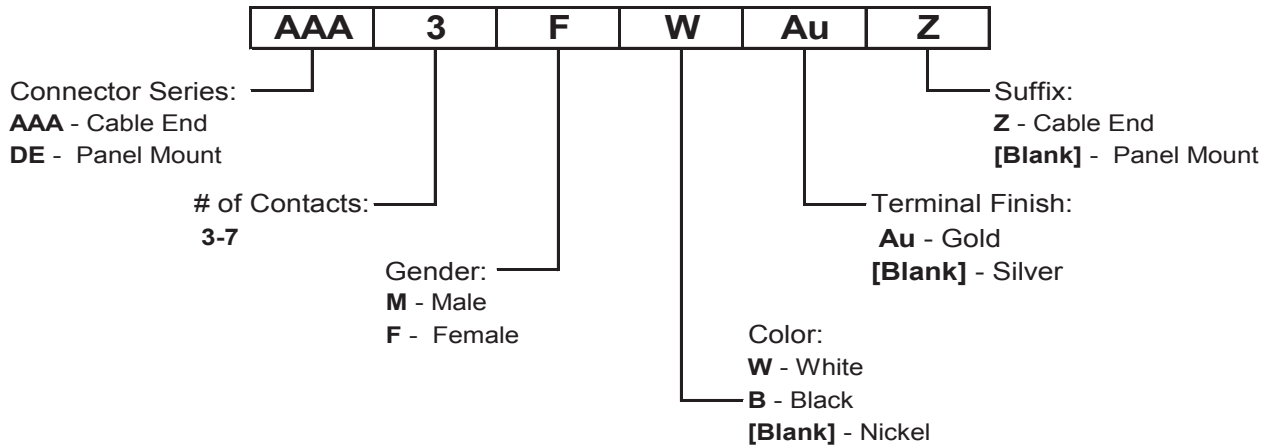

AAA Male

AAA Female

DE Male

DE Female

XLR Style Connectors

TA Female w/ Flex Relief

TA Female, w/o Flex Relief
("L" Style)

TA Male w/ Flex Relief

TA Male, w/o Flex Relief
("L" Style)

Tini QG® Mini XLR Connectors