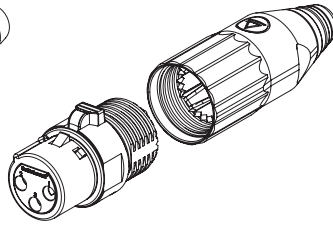

WHITE XLR and WHITE Tini-QG® MINI XLR

NEW PRODUCT BULLETIN 621

FEATURES & BENEFITS

- Switchcraft's industry standard AAA series XLR, Tini-QG® Mini XLR, and DE series panel mount XLR, now available in white
- A wide range of contact configurations available with gold or silver plated contacts
- Detailed specifications, assembly instructions, and drawings available at switchcraft.com

APPLICATIONS

- Stage or architectural lighting
- 3, 4 and 5-pin DMX connectors
- Audio applications
- Color-coding studio connections

Switchcraft®

WHITE XLR and WHITE Tini-QG® MINI XLR

NEW PRODUCT BULLETIN 621

AAA Male

AAA Female

DE Male

DE Female

XLR Style Connectors

TA Female w/ Flex Relief

TA Female, w/o Flex Relief
("L" Style)

TA Male w/ Flex Relief

TA Male, w/o Flex Relief
("L" Style)

Tini QG® Mini XLR Connectors