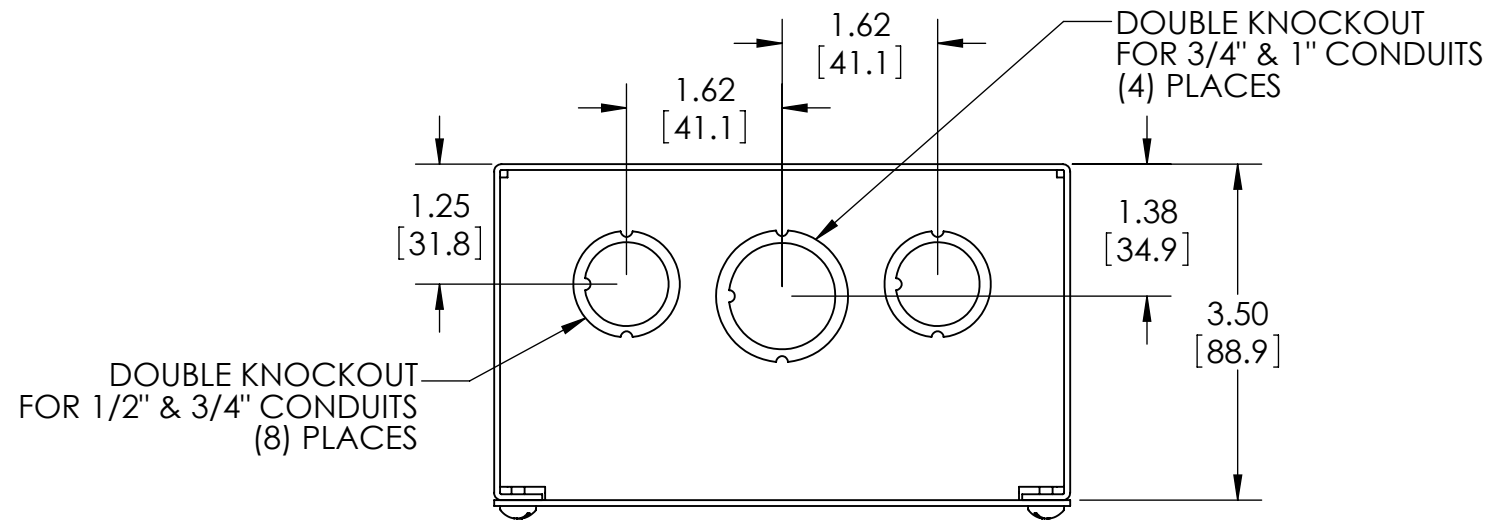

PART NAME

JUNCTION BOX w / KNOCKOUTS

PART No.

JB-3945-KO

REVISION DATE

7-18-11

MATERIAL - 16 GA. [1.5mm] STEEL
FINISH - SMOOTH GRAY POWDERCOAT