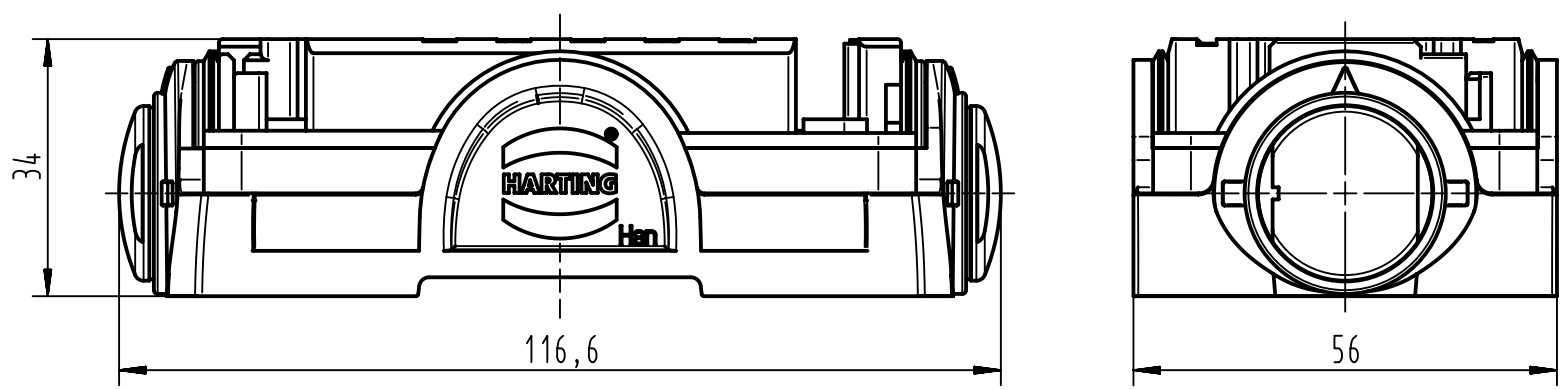

1 2 3 4 5 6

A

B

C

D

	All Dimensions in mm Original Size DIN A4		Scale 1:1	Free size tol.		Ref.		
						Sub.		
	All rights reserved		Created by HOLLERT	Inspected by GARSKE	Standardisation SCHMIDTM	Date 2013-02-08	State Final Release	
	Department EL PD - DE		Title Han-Yellock 60-carrier hood plain button				Doc-Key / ECM-Nr. 100186200/UGD/005/B	
HARTING Electric GmbH & Co. KG D-32339 Espelkamp			Type TB	Number 11 12 600 0100			Rev. B	Page 1/1