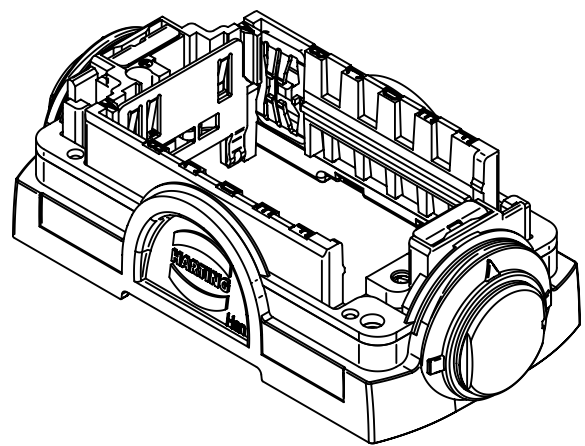

1 2 3 4 5 6

A

B

C

D

	All Dimensions in mm Original Size DIN A4		Scale 1:1	Free size tol.		Ref.		
						Sub.		
	All rights reserved		Created by HOLLERT	Inspected by GARSKE	Standardisation SCHMIDTM	Date 2013-02-08	State Final Release	
	Department EL PD - DE		Title Han-Yellock 60-carrier hood plain button				Doc-Key / ECM-Nr. 100186200/UGD/005/B	
HARTING Electric GmbH & Co. KG D-32339 Espelkamp			Type TB	Number 11 12 600 0100			Rev. B	Page 1/1