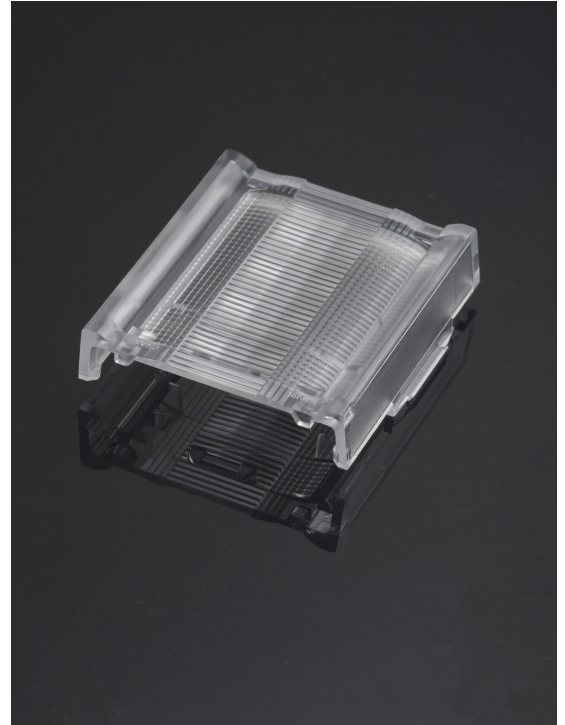

LINNEA-90-END-ML

Long, male end cap compatible with LINNEA-90

TECHNICAL SPECIFICATIONS:

Dimensions	40 mm
Height	9.5 mm
Fastening	clips
Colour	clear
Box size	398 x 298 x 265 mm
Box weight	7.5 kg
Quantity in Box	972 pcs
ROHS compliant	yes 

MATERIAL SPECIFICATIONS:

Component	Type	Material	Colour
LINNEA-90-END-ML	Accessory	PC	clear

GENERAL INFORMATION:

NOTE: The typical beam angle will be changed by different color, chip size and chip position tolerance. The typical total beam angle is the full angle measured where the luminous intensity is half of the peak value.