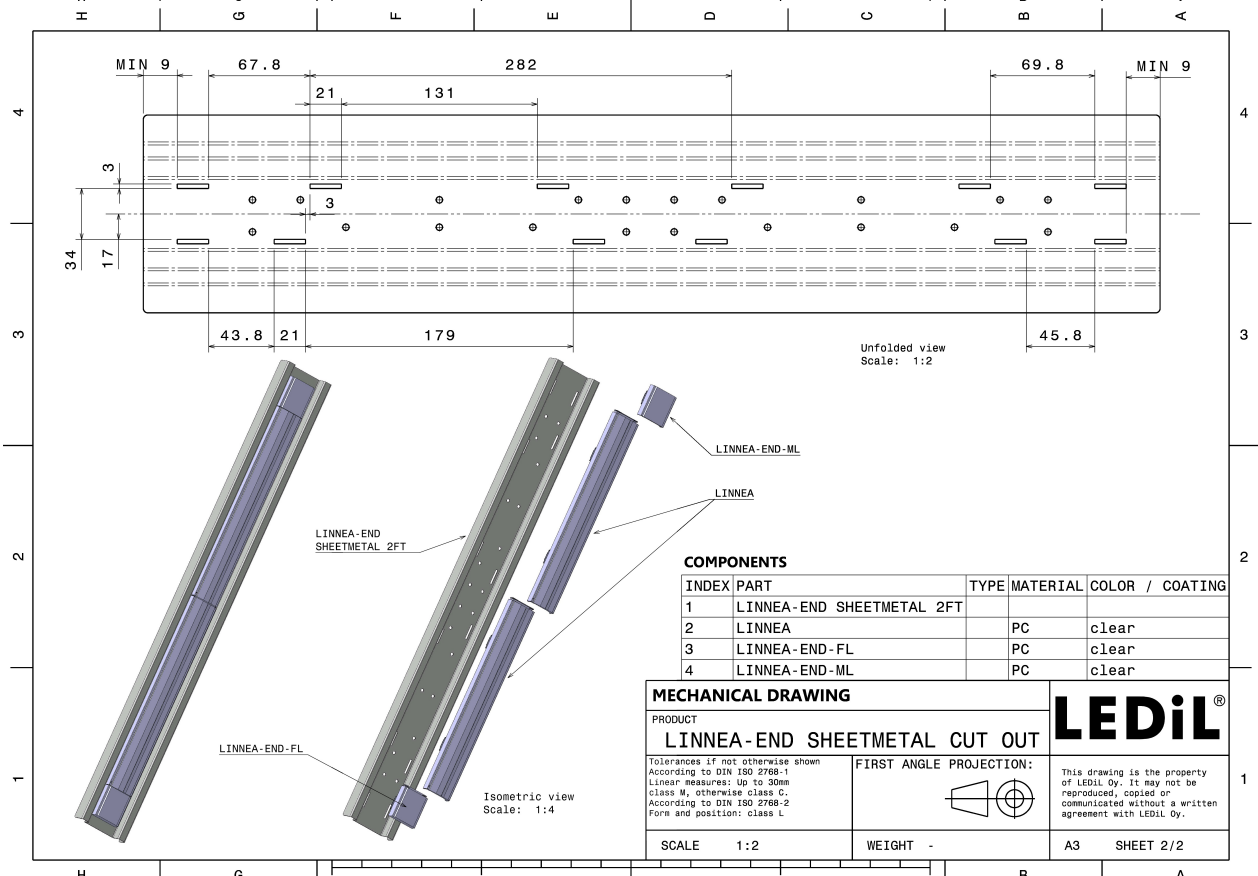

LINNEA-90-END-ML

Long, male end cap compatible with LINNEA-90

TECHNICAL SPECIFICATIONS:

Dimensions	40 mm
Height	9.5 mm
Fastening	clips
Colour	clear
Box size	398 x 298 x 265 mm
Box weight	7.5 kg
Quantity in Box	972 pcs
ROHS compliant	yes 

MATERIAL SPECIFICATIONS:

Component	Type	Material	Colour
LINNEA-90-END-ML	Accessory	PC	clear

GENERAL INFORMATION:

NOTE: The typical beam angle will be changed by different color, chip size and chip position tolerance. The typical total beam angle is the full angle measured where the luminous intensity is half of the peak value.