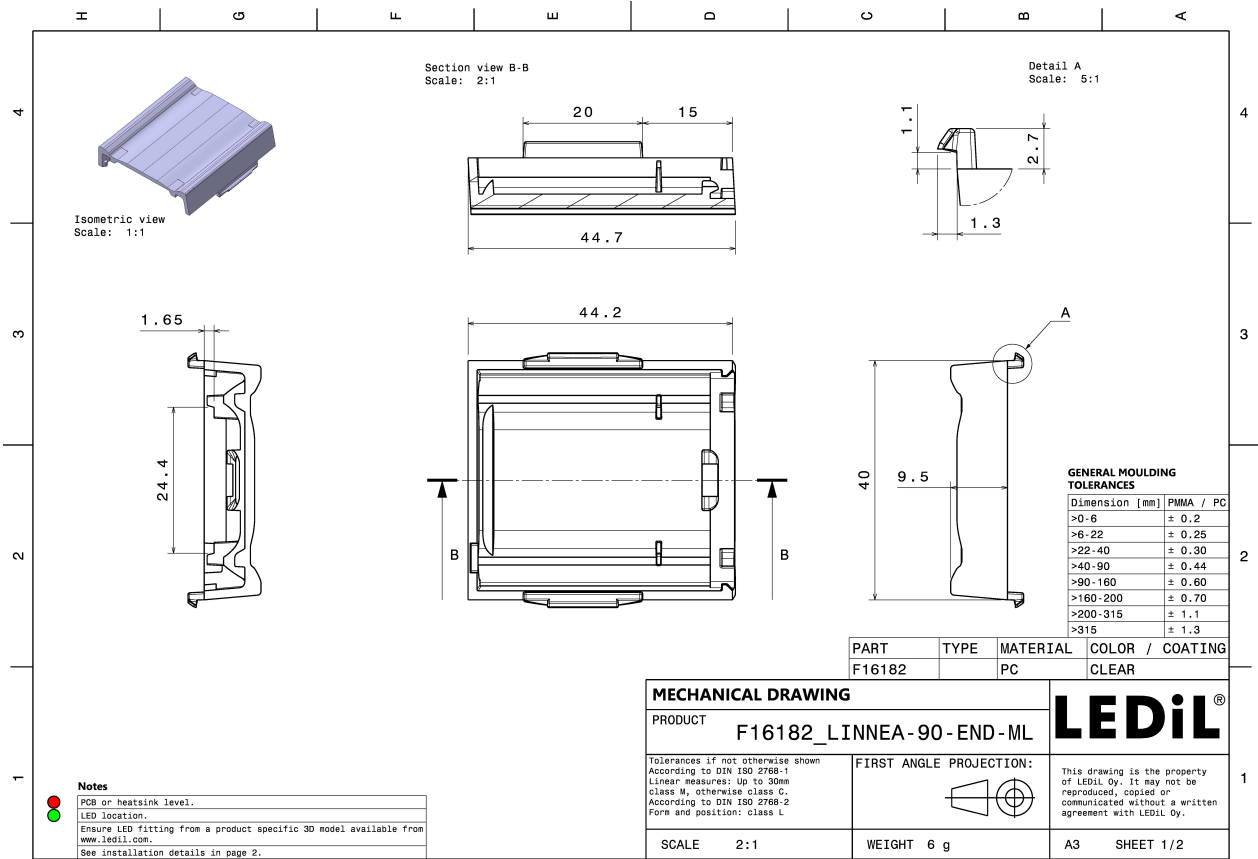

LINNEA-90-END-ML

Long, male end cap compatible with LINNEA-90

TECHNICAL SPECIFICATIONS:

Dimensions	40 mm
Height	9.5 mm
Fastening	clips
Colour	clear
Box size	398 x 298 x 265 mm
Box weight	7.5 kg
Quantity in Box	972 pcs
ROHS compliant	yes 

MATERIAL SPECIFICATIONS:

Component	Type	Material	Colour
LINNEA-90-END-ML	Accessory	PC	clear

GENERAL INFORMATION:

NOTE: The typical beam angle will be changed by different color, chip size and chip position tolerance. The typical total beam angle is the full angle measured where the luminous intensity is half of the peak value.