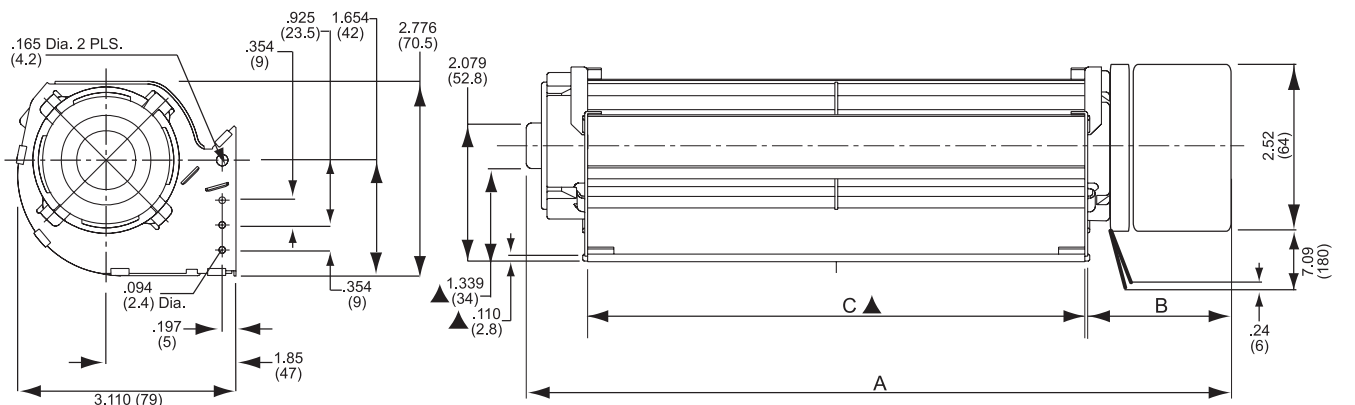

Part Number	Model Number	Curve	CFM @ 0	VDC	Volt. Range	Power (W)	dBA	Bobbin Position
55642.25001	QLK45120059124225001	1	45	12	7 to 13	5	49	Right
55642.30001	QLK45001259124230001	1	45	12	7 to 13	5	49	Left
55642.40001	QLK45180059124240001	2	68	12	7 to 13	7	52	Right
55642.45001	QLK45001859124245001	2	68	12	7 to 13	7	52	Left
55642.55011	QLK45240059124255011	3	95	12	7 to 13	8	55	Right
55642.60011	QLK45002459124260011	3	95	12	7 to 13	8	55	Left
55642.70011	QLK45300059124270011	4	116	12	7 to 13	9	57	Right
55642.75011	QLK45003059124275011	4	116	12	7 to 13	9	57	Left
<hr/>								
55642.30000	QLK45001259124230000	1	45	24	14 to 26	5	49	Left
55642.40000	QLK45180059124240000	2	68	24	14 to 26	7	52	Right
55642.45000	QLK45001859124245000	2	68	24	14 to 26	7	52	Left
55642.60010	QLK45002459124260010	3	95	24	14 to 26	8	55	Left
55642.70010	QLK45300059124270010	4	116	24	14 to 26	9	57	Right
55642.75010	QLK45003059124275010	4	116	24	14 to 26	9	57	Left

QLK45DC Series Mechanical Data

Crossflow Blower

120... 300mm x Ø 45mm

Part Number	Motor Position	A		B		C		D		E		F	
		inch	mm	inch	mm	inch	mm	inch	mm	inch	mm	inch	mm
QLK45/0012-59124230000 QLK45/0012-59124230001 QLK45/1200-59124225001	Left Left Right	7.72	196	2.01	51	4.72	120	3.70	94	N/A	N/A	0.55	14
QLK45/0018-59124245000 QLK45/0018-59124245001 QLK45/1800-59124240000 QLK45/1800-59124240001	Left Left Right Right	10.08	256	2.01	51	7.09	180	6.06	154	3.03	77	0.55	14
QLK45/0024-59124260010 QLK45/0024-59124260011 QLK45/2400-59124255011	Left Left Right	12.44	316	2.01	51	9.45	240	8.35	212	4.17	106	0.59	15
QLK45/0030-59124275010 QLK45/0030-59124275011 QLK45/3000-59124270011	Left Left Right	14.80	376	2.01	51	11.81	300	10.71	272	5.35	136	0.59	15

Dimensions: inches (mm)
▲ Dimension denotes air outlet

All data subject to change without notice