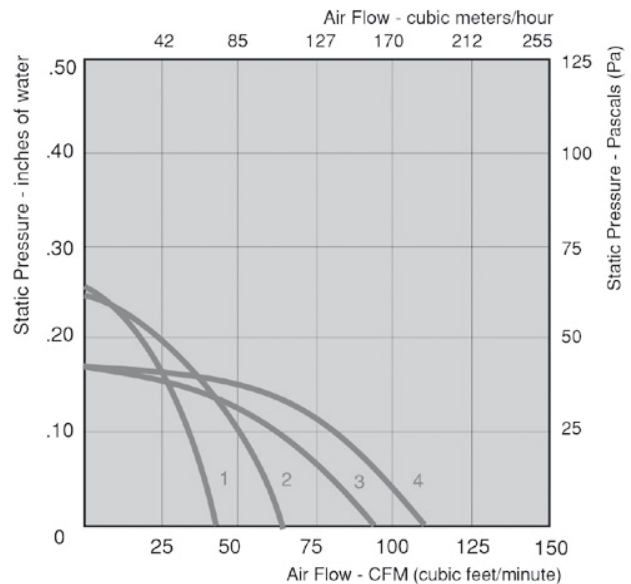

QLK45DC Series Crossflow Blower

120... 300mm x Ø 45mm

- DC blower with brushless DC motor. Sleeve bearings and terminals. Max ambient temperature of 60 C.
- High volume and performance already at a low air velocity, therefore low noise level.
- Fan propeller of aluminum and air duct housing of sheet steel.
- Rotational direction CW looking at rotor.
- UL, CSA, VDE approvals on some models. Please contact application engineering

Part Number	Model Number	Curve	CFM @ 0	VDC	Volt. Range	Power (W)	dBA	Bobbin Position
55642.25001	QLK45120059124225001	1	45	12	7 to 13	5	49	Right
55642.30001	QLK45001259124230001	1	45	12	7 to 13	5	49	Left
55642.40001	QLK45180059124240001	2	68	12	7 to 13	7	52	Right
55642.45001	QLK45001859124245001	2	68	12	7 to 13	7	52	Left
55642.55011	QLK45240059124255011	3	95	12	7 to 13	8	55	Right
55642.60011	QLK45002459124260011	3	95	12	7 to 13	8	55	Left
55642.70011	QLK45300059124270011	4	116	12	7 to 13	9	57	Right
55642.75011	QLK45003059124275011	4	116	12	7 to 13	9	57	Left
<hr/>								
55642.30000	QLK45001259124230000	1	45	24	14 to 26	5	49	Left
55642.40000	QLK45180059124240000	2	68	24	14 to 26	7	52	Right
55642.45000	QLK45001859124245000	2	68	24	14 to 26	7	52	Left
55642.60010	QLK45002459124260010	3	95	24	14 to 26	8	55	Left
55642.70010	QLK45300059124270010	4	116	24	14 to 26	9	57	Right
55642.75010	QLK45003059124275010	4	116	24	14 to 26	9	57	Left