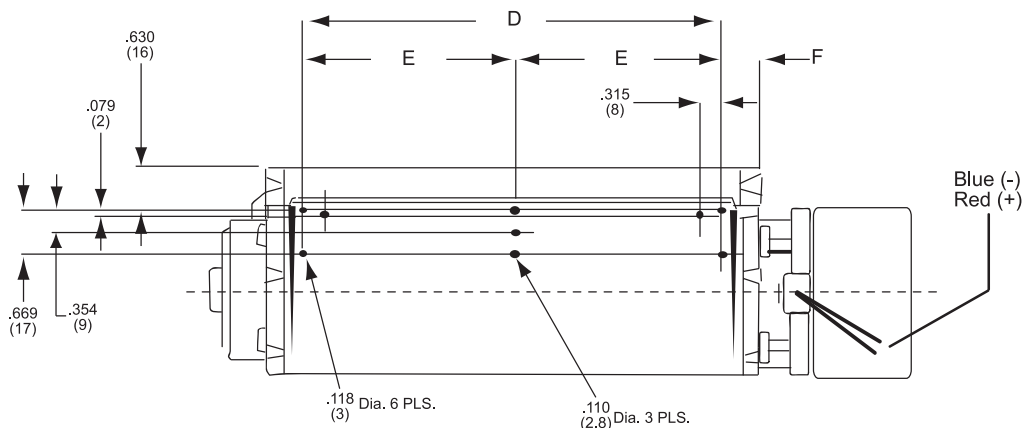

Part Number	Model Number	Curve	CFM @ 0	VDC	Volt. Range	Power (W)	dBA	Bobbin Position
55642.25001	QLK45120059124225001	1	45	12	7 to 13	5	49	Right
55642.30001	QLK45001259124230001	1	45	12	7 to 13	5	49	Left
55642.40001	QLK45180059124240001	2	68	12	7 to 13	7	52	Right
55642.45001	QLK45001859124245001	2	68	12	7 to 13	7	52	Left
55642.55011	QLK45240059124255011	3	95	12	7 to 13	8	55	Right
55642.60011	QLK45002459124260011	3	95	12	7 to 13	8	55	Left
55642.70011	QLK45300059124270011	4	116	12	7 to 13	9	57	Right
55642.75011	QLK45003059124275011	4	116	12	7 to 13	9	57	Left
<hr/>								
55642.30000	QLK45001259124230000	1	45	24	14 to 26	5	49	Left
55642.40000	QLK45180059124240000	2	68	24	14 to 26	7	52	Right
55642.45000	QLK45001859124245000	2	68	24	14 to 26	7	52	Left
55642.60010	QLK45002459124260010	3	95	24	14 to 26	8	55	Left
55642.70010	QLK45300059124270010	4	116	24	14 to 26	9	57	Right
55642.75010	QLK45003059124275010	4	116	24	14 to 26	9	57	Left

QLK45DC Series Mechanical Data

Crossflow Blower

120... 300mm x Ø 45mm

Part Number	Motor Position	A		B		C		D		E		F	
		inch	mm	inch	mm	inch	mm	inch	mm	inch	mm	inch	mm
QLK45/0012-59124230000 QLK45/0012-59124230001 QLK45/1200-59124225001	Left Left Right	7.72	196	2.01	51	4.72	120	3.70	94	N/A	N/A	0.55	14
QLK45/0018-59124245000 QLK45/0018-59124245001 QLK45/1800-59124240000 QLK45/1800-59124240001	Left Left Right Right	10.08	256	2.01	51	7.09	180	6.06	154	3.03	77	0.55	14
QLK45/0024-59124260010 QLK45/0024-59124260011 QLK45/2400-59124255011	Left Left Right	12.44	316	2.01	51	9.45	240	8.35	212	4.17	106	0.59	15
QLK45/0030-59124275010 QLK45/0030-59124275011 QLK45/3000-59124270011	Left Left Right	14.80	376	2.01	51	11.81	300	10.71	272	5.35	136	0.59	15

Dimensions: inches (mm)
▲ Dimension denotes air outlet

All data subject to change without notice