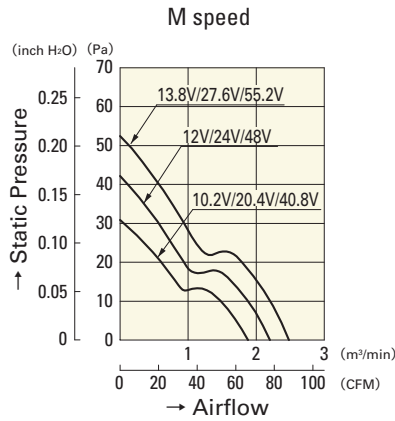

Airflow - Static Pressure Characteristics

- 9LB1212H101
- 9LB1224H101
- 9LB1248H101

- 9LB1212M101
- 9LB1224M101
- 9LB1248M101

- 9LB1224S101

DC
Long Life Fan 120mm