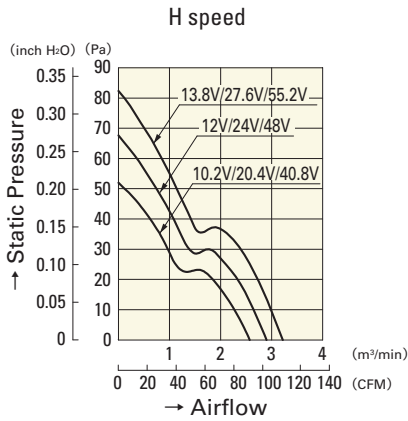

Airflow - Static Pressure Characteristics

- 9LB1212H101
- 9LB1224H101
- 9LB1248H101

- 9LB1212M101
- 9LB1224M101
- 9LB1248M101

- 9LB1224S101

DC
Long Life Fan 120mm