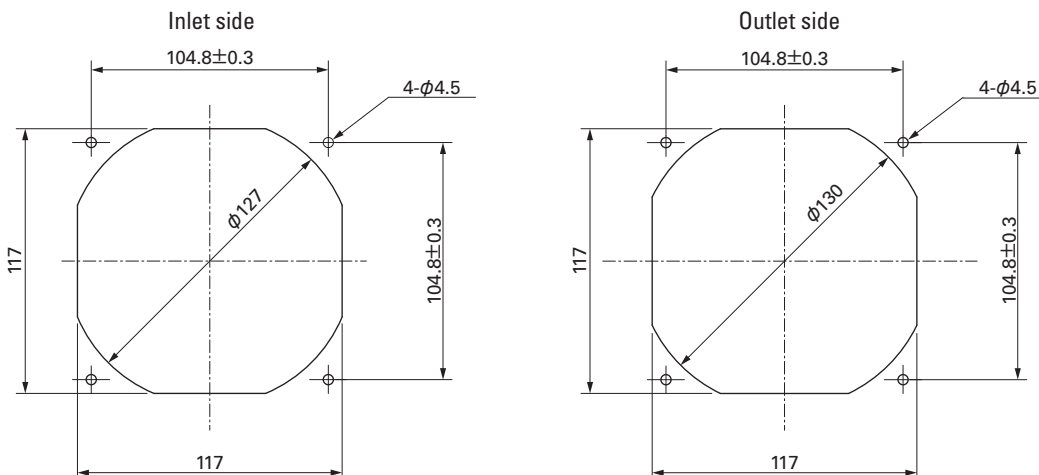

Reference Dimension of Mounting Holes and Vent Opening (unit : mm)