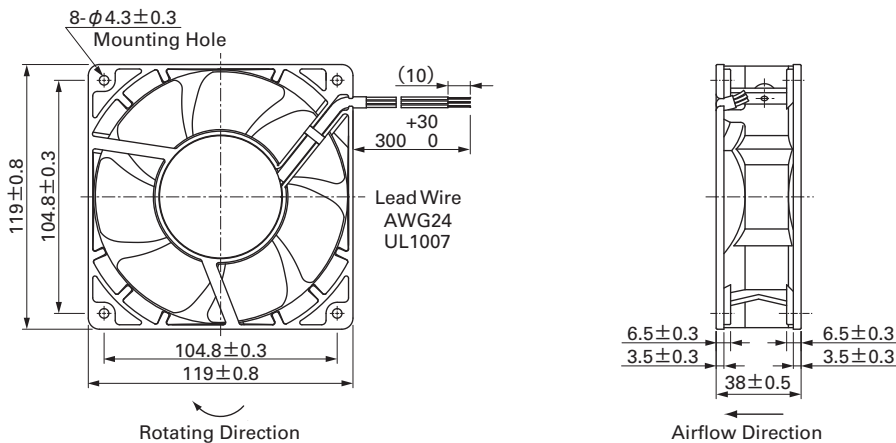

## General Specifications

- Material ..... Frame: Aluminum,  
Impeller: Plastics (Flammability: UL94V-1)
- Expected Life ..... Refer to specifications (L10:Survival rate: 90% at 60°C ,  
rated voltage, and continuously run in a free air state)
- Lead Wire ..... ⊕red ⊖black or blue (Sensor) yellow
- Storage Temperature ..... -30°C to +70°C (Non-condensing)

**120×120×38mm** (Mass : 370g) **9LB type**

## Dimensions (unit : mm)