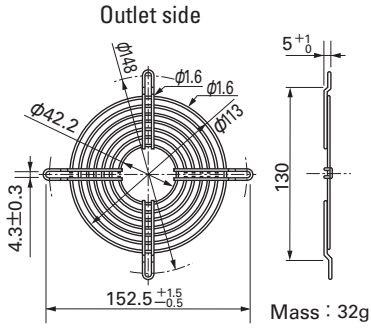

## Dimensions (unit : mm)

## Reference Dimension of Mounting Holes and Vent Opening (unit : mm)

**Options (unit : mm)**

**Finger Guards**

Model : 109-019C Surface treatment : Nickel-chrome plating (silver) Color  
 : 109-019H : Cation electroplating (black)