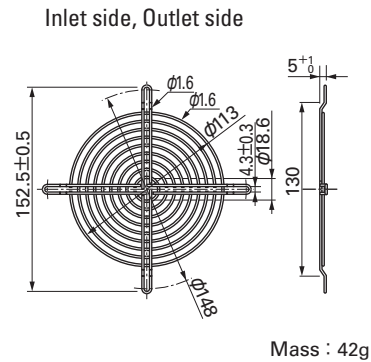

## Dimensions (unit : mm)

## Reference Dimension of Mounting Holes and Vent Opening (unit : mm)

**Options (unit : mm)**

**Finger Guards**

Model : 109-019C Surface treatment : Nickel-chrome plating (silver) Color  
 : 109-019H : Cation electroplating (black)

**Airflow - Static Pressure Characteristics**

- 9LB1212H101
- 9LB1224H101
- 9LB1248H101

- 9LB1212M101
- 9LB1224M101
- 9LB1248M101

- 9LB1224S101

DC  
Long Life Fan 120mm