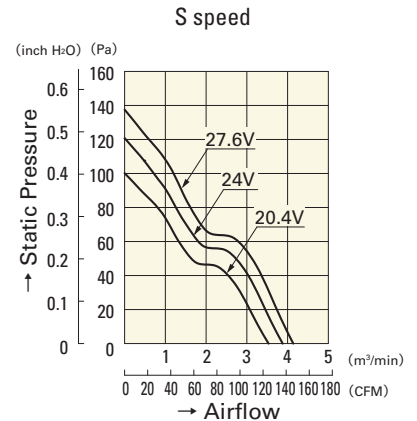

Airflow - Static Pressure Characteristics

- 9LB1212H101
- 9LB1224H101
- 9LB1248H101

- 9LB1212M101
- 9LB1224M101
- 9LB1248M101

- 9LB1224S101

DC
Long Life Fan 120mm