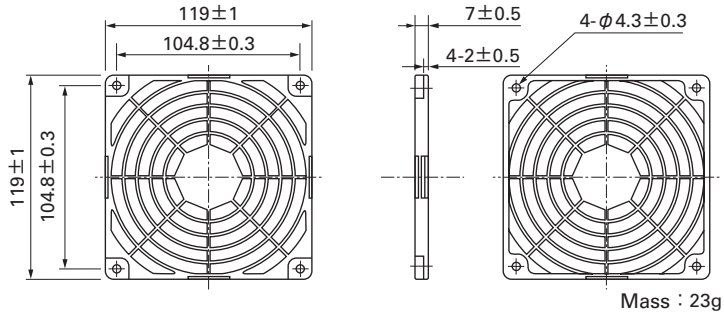

Resin Finger Guards

Model : 109-1000G

Model : 109-019E Surface treatment : Nickel-chrome plating (silver) Color
: 109-019K : Cation electroplating (black)

Resin Filter Kits

Model : 109-1000F13 (13PPI), 109-1000F20 (20PPI)
: 109-1000F30 (30PPI), 109-1000F40 (40PPI)