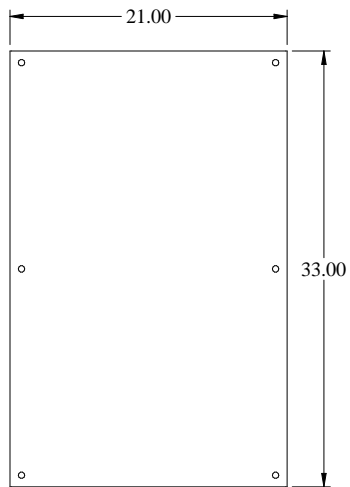

PART No. 1447SF8

for more information visit

www.hammfg.com

Data subject to change without notice

Isometric drawing Not to Scale

TOP VIEW

ISOMETRIC VIEW

INNER PANEL

BACK VIEW

SIDE VIEW

FRONT VIEW

SIDE VIEW

BOTTOM VIEW