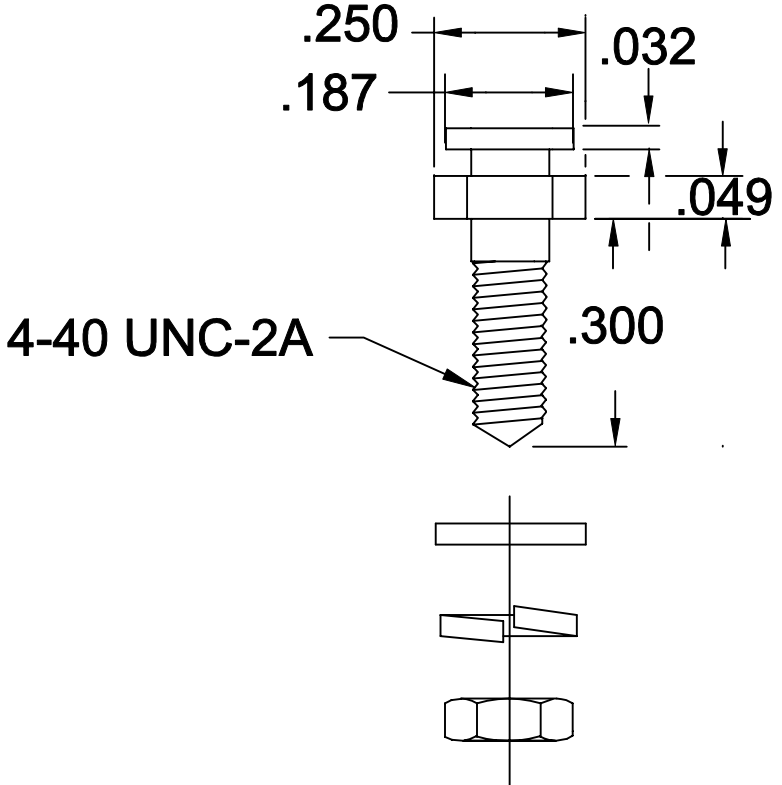

DESCRIPTION: SLIDE LOCK POSTS

KIT INCLUDES:  
 (2) LOCK POSTS  
 (2) FLAT WASHERS  
 (2) LOCK WASHERS  
 (2) 4-40 NUTS

160-000-005-041 = KIT  
 160-000-005-042 = BULK

MATERIALS:  
 STEEL: YELLOW CHROMATE PLATING

	THESE DRAWINGS AND SPECIFICATIONS ARE THE PROPERTY OF NorComp AND SHALL NOT BE REPRODUCED, COPIED OR USED AS THE BASIS FOR THE MANUFACTURE OF SALE OF APPARATUS WITHOUT WRITTEN PERMISSION.		DRAWN: WAYNE ROBBINS	DATE: 8-23-98
			CHECKED: PAM JENKINS	DATE: 8-24-98
<h1>NorComp</h1>			SCALE:	SHEET 1 OF 1
			DWG NO. 160-000-005-04X	