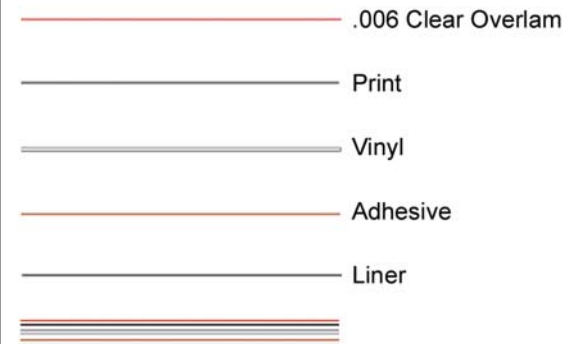

Layers that make up Printed Vinyl Tape

Made in America

Aisle Marking Tape, Static Sensitive Area

ESD SYSTEMS.com

ESD SYSTEMS.COM
432 NORTHBORO ROAD CENTRAL
MARLBORO, MA 01752 USA
TEL. (508) 485-7390 FAX (508) 480-0257

Visit our online
library of Tech Drawings:
<http://www.esdsystems.com>

DRAWING NUMBER
TD-16070

DATE
11/04