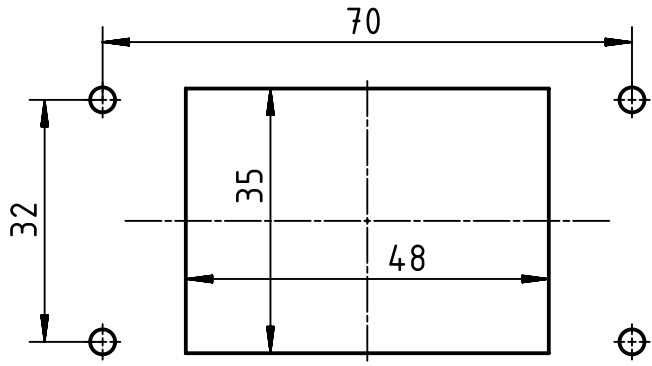

panel cut out

	All Dimensions in mm Original Size DIN A4		Scale 1:1	Free size tol.		Ref.
	All rights reserved Department EL PD - DE		Created by STICKFORTH	Inspected by BERGHORN	Standardisation TIEMANNA	Sub.
HARTIG Electric GmbH & Co. KG D-32339 Espelkamp		Title <b>Han 6M Base Panel 1 Lever Metal Cover</b>			Date 2015-01-13	State Final Release
Type <b>TB</b>					Number <b>09 37 006 0318</b>	
					Doc-Key / ECM-Nr. 100179289/UGD/004/B 500000078913	Rev. <b>B</b>
					Page 1/1	