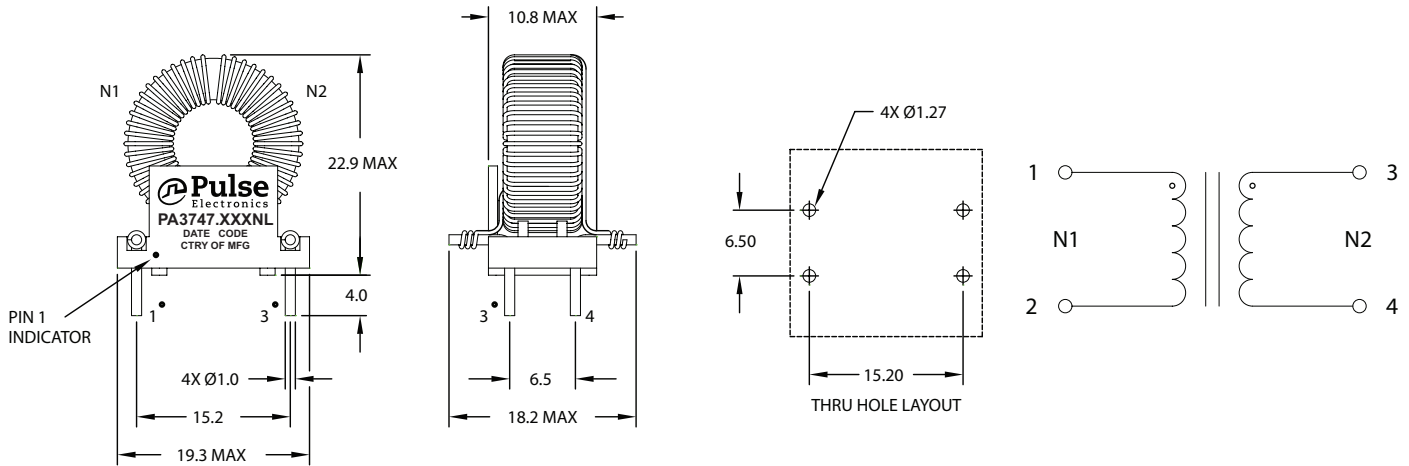

THT Common Mode Chokes

PA3747.XXXNL

Mechanical

Schematic

PA3747.XXXNL

For More Information

Pulse Worldwide Headquarters

12220 World Trade Drive
San Diego, CA 92128
U.S.A.

Tel: 858 674 8100
Fax: 858 674 8262

Pulse Europe

Einsteinstrasse 1
D-71083 Herrenberg
Germany

Tel: 49 7032 7806 0
Fax: 49 7032 7806 135

Pulse China Headquarters

B402, Shenzhen Academy of
Aerospace Technology Bldg.
10th Kejinan Road
High-Tech Zone
Nanshan District
Shenzhen, PR China 518057
Tel: 86 755 33966678
Fax: 86 755 33966700

Pulse North China

Room 2704/2705
Super Ocean Finance Ctr.
2067 Yan An Road West
Shanghai 200336
China

Tel: 86 21 62787060
Fax: 86 2162786973

Pulse South Asia

135 Joo Seng Road
#03-02
PM Industrial Bldg.
Singapore 368363

Tel: 65 6287 8998
Fax: 65 6287 8998

Pulse North Asia

3F, No. 198
Zhongyuan Road
Zhongli City
Taoyuan County 320
Taiwan R. O. C.
Tel: 886 3 4356768
Fax: 886 3 4356823 (Pulse)
Fax: 886 3 4356820 (FRE)

Performance warranty of products offered on this data sheet is limited to the parameters specified. Data is subject to change without notice. Other brand and product names mentioned herein may be trademarks or registered trademarks of their respective owners. © Copyright, 2015. Pulse Electronics, Inc. All rights reserved.