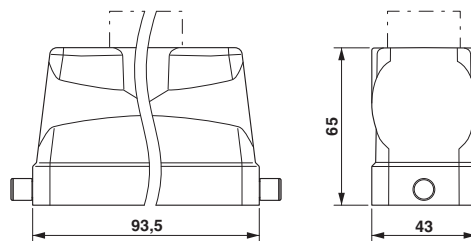

Accessories

Full screw connection

Cable gland - HC-K-KV-M25(11-17) - 1690639

Plastic screw connection up to 5 bar, thread length: 8 mm, cable diameter: 11 - 17 mm, WAF 29, screw connection: M25

Cable gland - HC-M-KV-M25(11-16) - 1690574

Metal screw connection up to 5 bar, thread length: 7 mm, cable diameter: 11 - 16 mm, WAF 27, screw connection: M25

Cable gland - HC-M-KV-M25(14-21) - 1646007

Metal screw connection up to 5 bar, thread length: 7 mm, cable diameter: 14 - 21 mm, WAF 34, screw connection: M25

Cable gland - HC-M-KV-M25(1ASI) - 1584020

Metal screw connection for an AS-Interface flat-ribbon conductor, thread type M25

Multiple screw connection

Housing - HC-B 16-TFL-N-O1M25G - 1460285

Accessories

Cable gland - HC-M-KV-M25(1X10/1X11) - 1580228

Special cable screw connection M25, brass nickel-plated, grommet with 10 mm and 11 mm holes

Drawings

Dimensioned drawing

Dimensional drawing