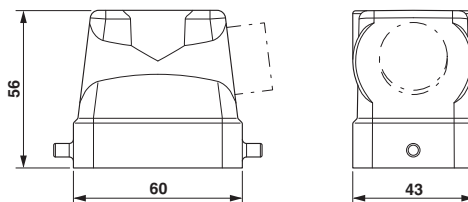

HEAVYCON B6 sleeve housing, for single locking latch, height: 56 mm, with 1 x Pg16 gland, lateral cable outlet

Key commercial data

Packing unit	1 PCE
Weight per Piece (excluding packing)	132.0 GRM
Custom tariff number	85389099
Country of origin	Germany

Technical data

Dimensions

Height	56 mm
Width	43 mm
Length	60 mm

Ambient conditions

Schutzart Gehäuse (IP)	IP65
Ambient temperature (operation)	-40 °C ... 125 °C

General

Note	For contact inserts HC-B6, BB10, DD24, M
Design	B6
Housing type	Sleeve housings
Locking type	for single locking latch
No. of cable exits	1
Cable exit	Lateral
Screw connection	None
Type of the screw connection	1x Pg16

ETIM

ETIM 3.0	EC000437
ETIM 4.0	EC000437
ETIM 5.0	EC000437

UNSPSC

UNSPSC 6.01	31261502
UNSPSC 7.0901	31261502
UNSPSC 11	31261502
UNSPSC 12.01	31261502
UNSPSC 13.2	31261502

Drawings

Dimensioned drawing

Dimensional drawing