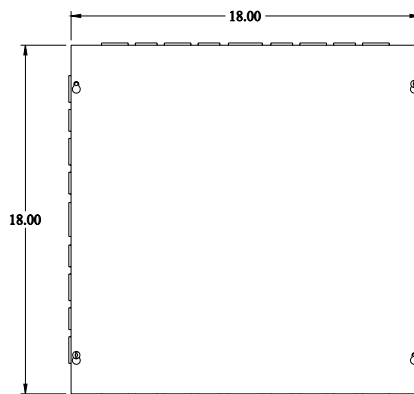

**PART No. CSKO18184**

for more information visit  
[www.hammfg.com](http://www.hammfg.com)

Data subject to change without notice

Isometric drawing Not to Scale

**TOP VIEW**

**ISOMETRIC VIEW**

**SIDE VIEW**

**FRONT VIEW**

**SIDE VIEW**

**BOTTOM VIEW**