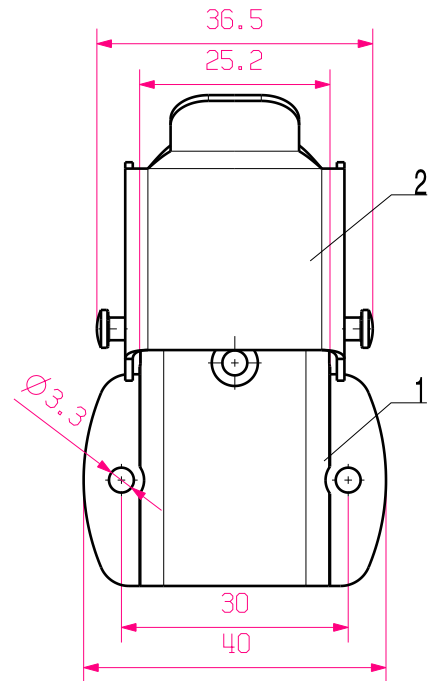

MASSE OHNE TOLERANZ SIND KEINE PRUEFMASSE
DIMS. WITHOUT TOLERANCE ARE NOT CONTROL DIMS.

2	LOCKING	STAINLESS STEEL
1	BULKHEAD HOUSING	ALUMINIUM WITH POWDER COATING
ROHSTOFF-NR. R.PART NO.	TYP PART NAME	WERKSTOFF MATERIAL

CAT.NO.: 1788830000

		DATE	NAME	HDC 04A SLU M20G SOCKELGEHAEUSE BASE HOUSING	
SCALE: 1/2	DRAWN	22.11.2005	LIU_F	PRODUCT FILE:	
SUPERSEDES:	RESPONSIBLE				
SUPERSEDED BY:	CHECKED	30.11.2005	ZHANG_T		
	APPROVED				

WEITERGABE SOWIE VERVIELFÄLTIGUNG DIESES DOKUMENTS, VERWERTUNG UND MITTEILUNG SEINES INHALTS SIND VERBOTEN, SOWEIT NICHT AUSDRUECKLICH GESTATET.
ZUWIDERHANDLUNGEN VERPFLICHTEN ZU SCHADENERSATZ. ALLE RECHTE FUER DEN FALL DER PATENT-, GEBRAUCHSMUSTER- ODER GESCHMACKSMUSTEREINTRAGUNG VORBEHALTEN.
THE REPRODUCTION, DISTRIBUTION AND UTILIZATION OF THIS DOCUMENT AS WELL AS THE COMMUNICATION OF ITS CONTENTS TO OTHERS WITHOUT EXPLICIT AUTHORIZATION IS PROHIBITED.
OFFENDERS WILL BE HELD LIABLE FOR THE PAYMENT OF DAMAGES. ALL RIGHTS RESERVED IN THE EVENT OF THE GRANT OF A PATENT, UTILITY MODEL OR DESIGN.