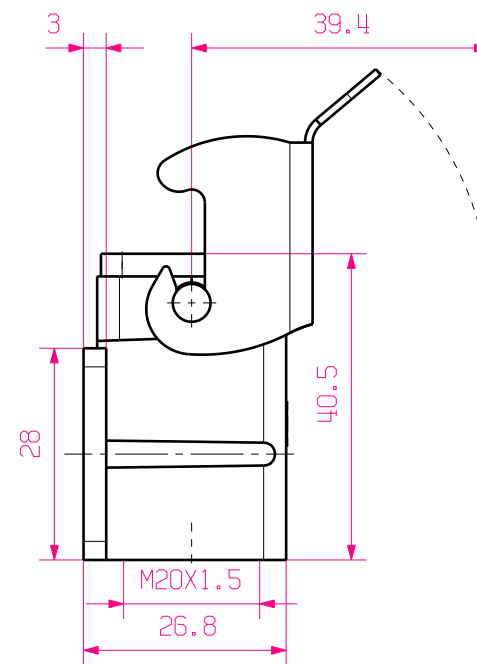

MASSE OHNE TOLERANZ SIND KEINE PRUEFMASSE
 DIMS. WITHOUT TOLERANCE ARE NOT CONTROL DIMS.

2	LOCKING	STAINLESS STEEL
1	BULKHEAD HOUSING	ALUMINIUM WITH POWDER COATING
ROHSTOFF-NR. R.PART NO.	TYP PART NAME	WERKSTOFF MATERIAL

CAT.NO.: 1788830000

		DATE	NAME	HDC 04A SLU M20G SOCKELGEHAEUSE BASE HOUSING	
SCALE: 1/2	DRAWN	22.11.2005	LIU_F	PRODUCT FILE:	
SUPERSEDES:	RESPONSIBLE				
SUPERSEDED BY:	CHECKED	30.11.2005	ZHANG_T		
	APPROVED				