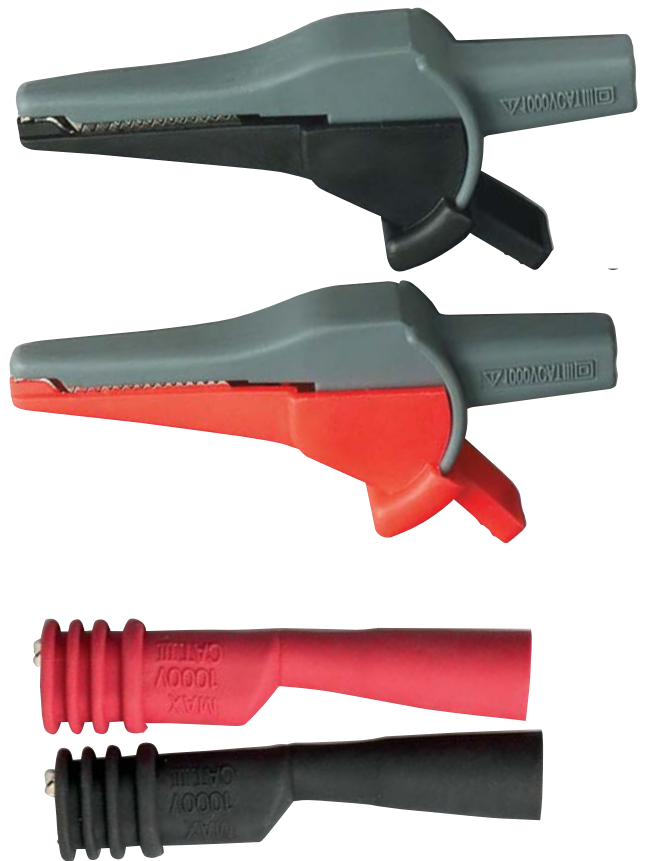

## Alligator Clips

**Choose the size of alligator clips**  
*For added convenience to your test leads*

### Features:

- **TL806** — Extra large, double insulated, CAT III-1000V alligator clips mate with banana plug patch cords. Jaw opens up to 0.8" (20mm) with sharp teeth for piercing insulated wire. Complies with IEC1010 standard.
- **TL807** — Insulated Alligator clips with insulated rubber boot, push onto your test leads, CAT III-1000V. Order **TL807C** to fit TL803 test leads.

### Ordering Information:

**TL806** .....Extra Large Alligator Clips  
**TL807** .....Insulated Alligator Clips  
**TL807C** .....Insulated Alligator Clips