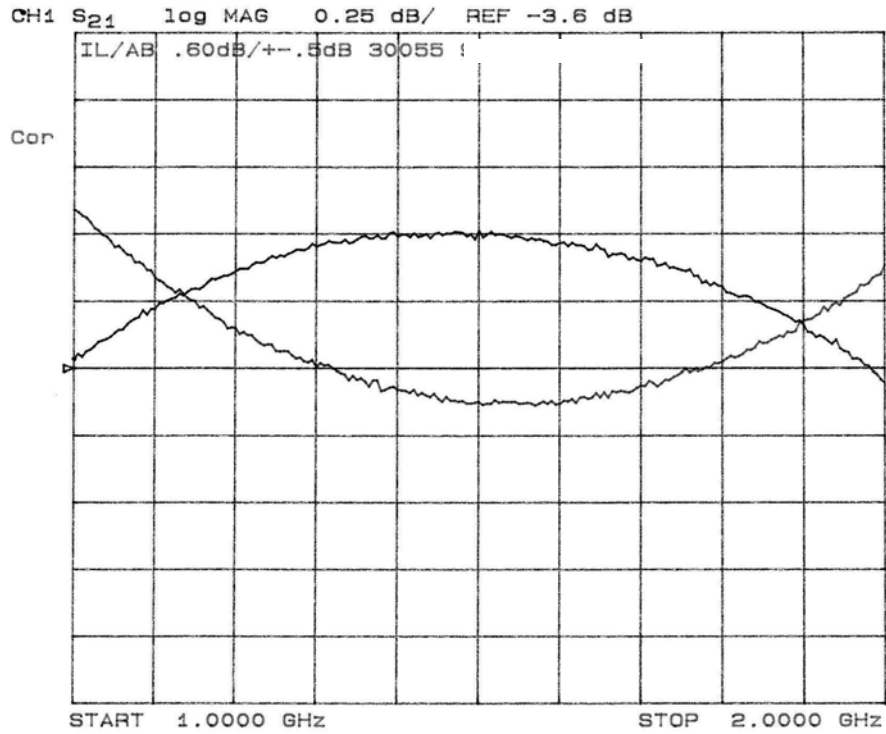

Typical Test Data Plots

USA/Canada: (315) 432-8909
Toll Free: (800) 411-6596
Europe: +44 2392-232392