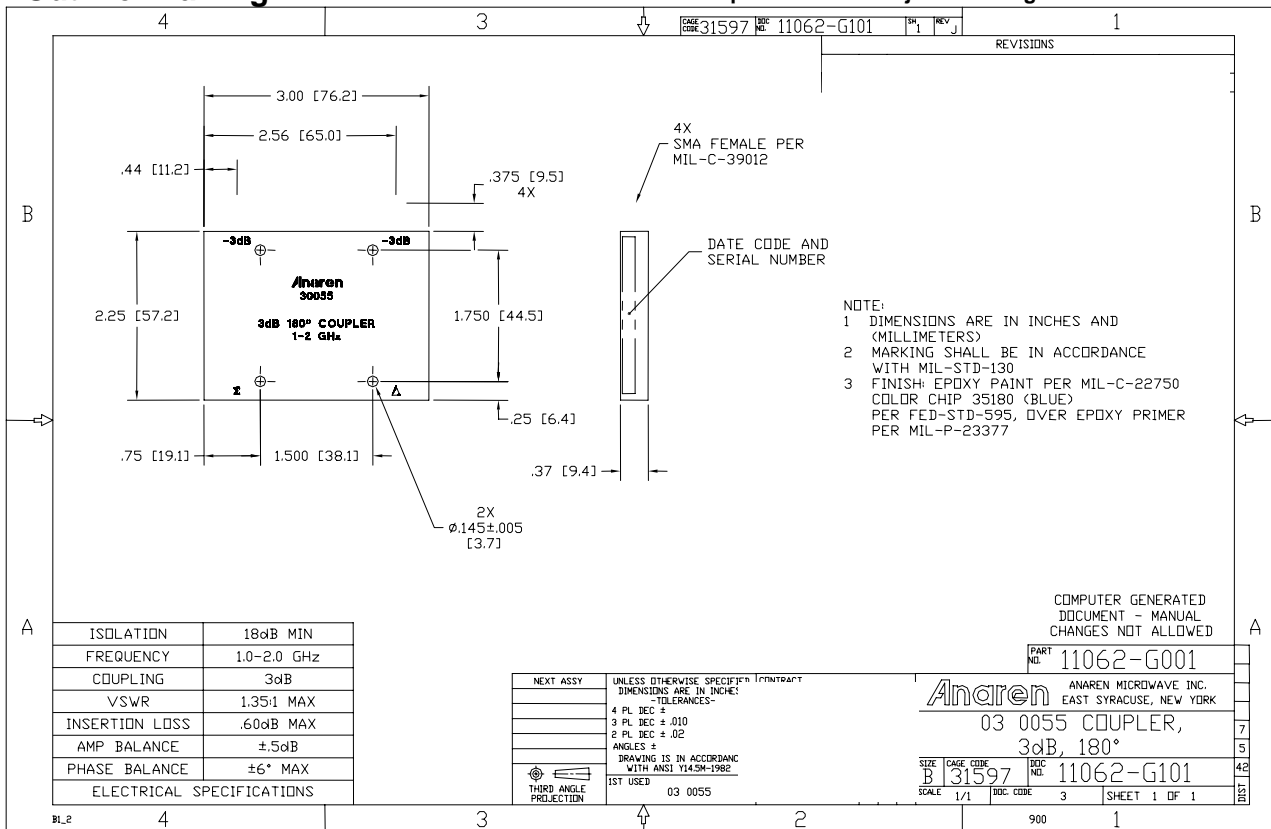

#### Features

- Military Grade
- 1.0 – 2.0 GHz
- 2-Way power Split
- 180 Degree
- Stainless Steel Connectors
- Rugged Aluminum Housing
- Low VSWR
- Meets MIL-E-5400 Class 3 Requirements

#### Outline Drawing

Electrical and Mechanical Specifications subject to change without notice.

Typical Test Data Plots

USA/Canada: (315) 432-8909  
 Toll Free: (800) 411-6596  
 Europe: +44 2392-232392

### Typical Test Data Plots