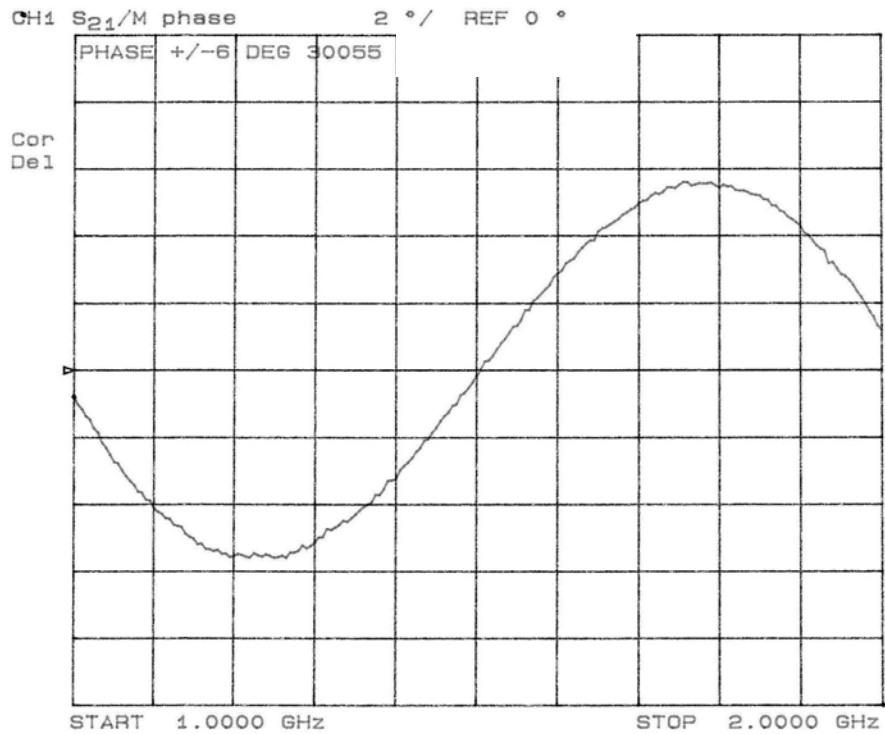

#### Features

- Military Grade
- 1.0 – 2.0 GHz
- 2-Way power Split
- 180 Degree
- Stainless Steel Connectors
- Rugged Aluminum Housing
- Low VSWR
- Meets MIL-E-5400 Class 3 Requirements

#### Outline Drawing

Electrical and Mechanical Specifications subject to change without notice.

Typical Test Data Plots

USA/Canada: (315) 432-8909  
 Toll Free: (800) 411-6596  
 Europe: +44 2392-232392

### Typical Test Data Plots