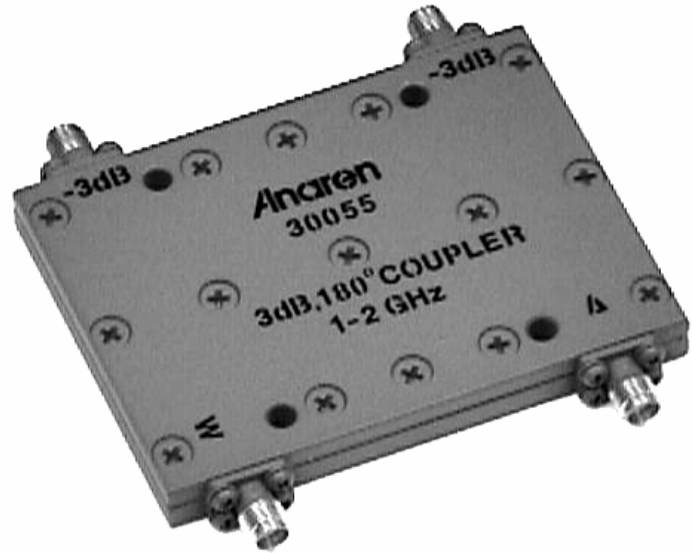

### Hybrid Couplers 3 dB, 180°

#### Features

- Military Grade
- 1.0 – 2.0 GHz
- 2-Way power Split
- 180 Degree
- Stainless Steel Connectors
- Rugged Aluminum Housing
- Low VSWR
- Meets MIL-E-5400 Class 3 Requirements