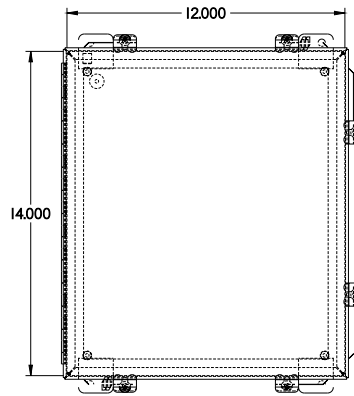

PART No. 1414N4PHM8LP

for more information visit
www.hammfg.com

Data subject to change without notice

TOP VIEW

ISOMETRIC VIEW

BACK VIEW

LEFT SIDE VIEW

FRONT VIEW

RIGHT SIDE VIEW

BOTTOM VIEW