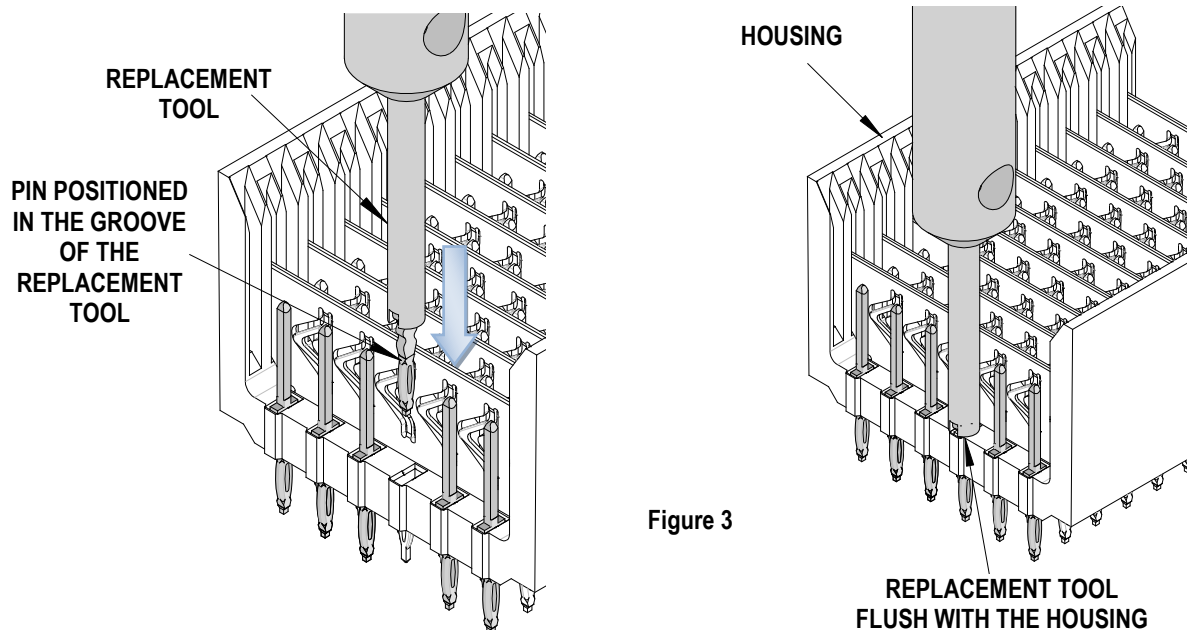

Figure 2

4. Continue pushing the signal contact until the tool and terminal shoulder are seated securely to the inside housing surface. See Figure 3.
5. Remove the replacement tool from the connector.

Notes:

If the printed circuit board is vertical, load a new pin into the 62201-5700 replacement tool, oriented so the pin shoulders sit in the slot.

If the printed circuit board is horizontal, start a new pin into the hole of the housing first using the tweezers.

Figure 3

CAUTION: When loading a pin with tweezers, take care not to scratch mating surfaces. This can be done by grasping the pin on the sides adjacent to the contact side.

Molex does not offer repair parts for Replacement Tools due to the inexpensive nature of the tool.