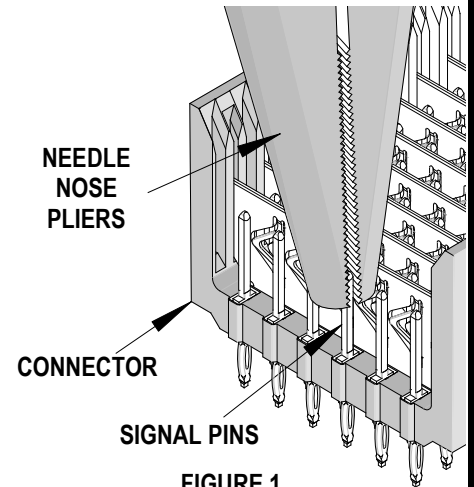

OPERATION:

Signal Pin Removal

To remove a damaged signal pin, grasp them with a needle nose pliers and pull straight up from the board. See Figure 1.

In some cases it may be necessary to straighten a bent pin with tweezers to allow access with the pliers.

FIGURE 1

If a signal pin is broken off at the housing surface, it can be pushed out from the other side using a 0.46 to 0.71mm (.018" to .020") diameter steel pin.

WARNING: Once a signal pin has been used, NEVER try to reuse it even though it may look fine. NEVER replace a pin in the same through plated hole more than two (2) times.