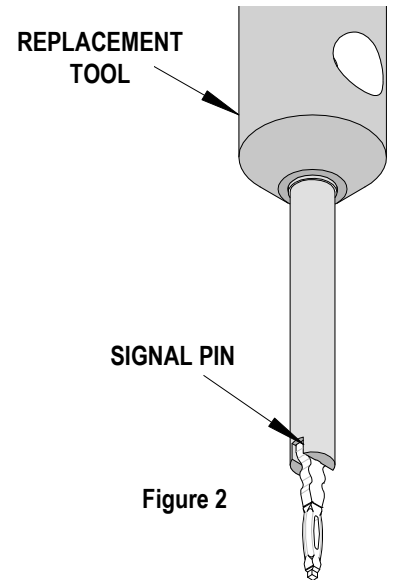

**VHDM® and VHDM-HSD™
Backplane Header
Single Pin
Replacement Tool**

**Application Tooling
Specification Sheet**

Order No. 62201-5700

FEATURES

- This tool is used for replacement of individual Signal
- Lightweight tool that is easy to use
- See 62201-0999 VHDM® and VHDM-HSD™ Installation and Repair Tooling Operation Manual for more information on tooling, presses and repair
- This tool will accommodate all pin lengths in the VHDM connector system

FIGURE 1

If a signal pin is broken off at the housing surface, it can be pushed out from the other side using a 0.46 to 0.71mm (.018" to .020") diameter steel pin.

WARNING: Once a signal pin has been used, NEVER try to reuse it even though it may look fine. NEVER replace a pin in the same through plated hole more than two (2) times.

Signal Pin Replacement

1. Place the signal pin into the tip of the replacement tool with the round end into the hole and the shoulder into the slot. Due to the small size of the pins, a tweezers may help in this operation.
2. The signal pin is completely seated in the replacement tool when, the pin shoulder is resting against the tool slot and can no longer be moved up. See Figure 1.
3. Line up the tip of the signal pin with the rectangular hole in the signal module and push the pin tip with the tool through the housing and the PCB.

Figure 2

4. Continue pushing the signal contact until the tool and terminal shoulder are seated securely to the inside housing surface. See Figure 3.
5. Remove the replacement tool from the connector.

Notes: