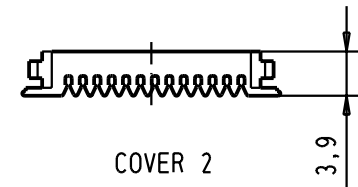

A

COVER 1

COVER 2

	Dat.	Name
Detail.	20-JUN-02	CV
Insp.		
Stand.		

har.mik® I/O bellow
26 poles IDC male connector

Maßstab/
Scale

1,5:1

60 13 026 5200
Part-No.