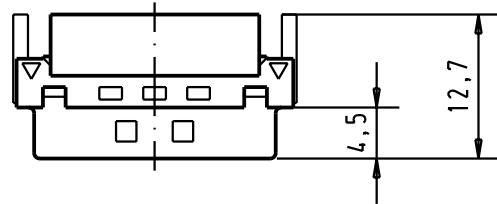

A

COVER 1

COVER 2

	Dat.	Name
Detail.	20-JUN-02	CV
Insp.		
Stand.		

har.mik® I/O bellow
26 poles IDC male connector

Maßstab/
Scale

1,5:1

60 13 026 5200
Part-No.