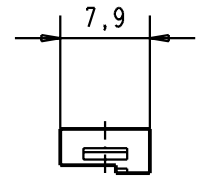

A

COVER 1

COVER 2

	Dat.	Name
Detail.	20-JUN-02	CV
Insp.		
Stand.		

har.mik® I/O bellow
26 poles IDC male connector

Maßstab/
Scale

1,5:1

60 13 026 5200
Part-No.