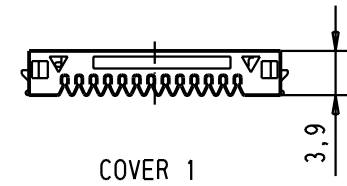

A

COVER 1

COVER 2

	Dat.	Name
Detail.	20-JUN-02	CV
Insp.		
Stand.		

har.mik® I/O bellow
26 poles IDC male connector

Maßstab/
Scale

1,5:1

60 13 026 5200
Part-No.