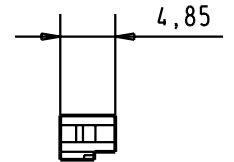

A

COVER 1

COVER 2

	Dat.	Name
Detail.	20-JUN-02	CV
Insp.		
Stand.		

har.mik® I/O bellow
26 poles IDC male connector

Maßstab/
Scale

1,5:1

60 13 026 5200
Part-No.