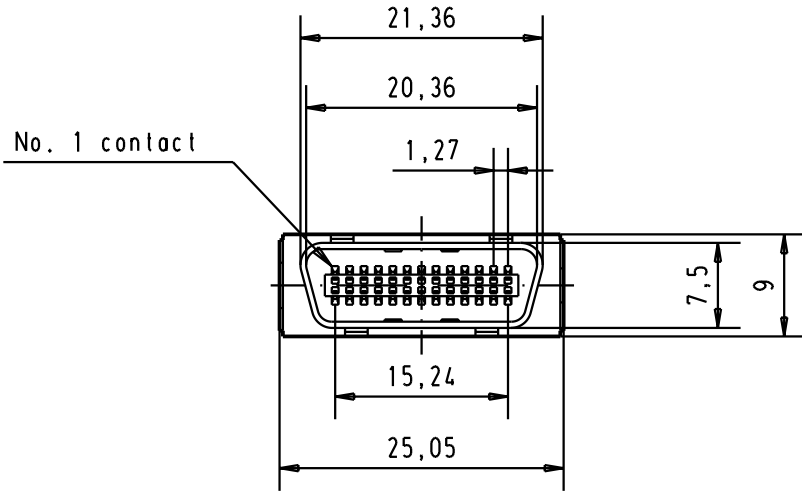

A

COVER 1

COVER 2

	Dat.	Name
Detail.	20-JUN-02	CV
Insp.		
Stand.		

har.mik® I/O bellow
26 poles IDC male connector

Maßstab/
Scale

1,5:1

60 13 026 5200
Part-No.