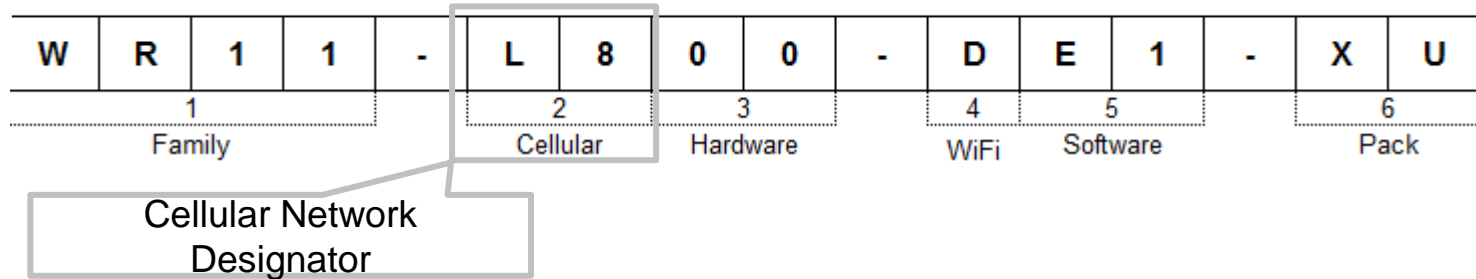

TRANSPORT WR11 XT- PART # CHEAT SHEET

TransPort Part Number Matrix

TransPort WR11 XT Part Numbers	Part Number	List Price
TransPort WR11 XT, North America LTE, antenna & power supply	WR11-L600-DE1-XU	USD \$399
TransPort WR11 XT, HSPA+ with global wall plug kit, antenna & power supply	WR11-U900-DE1-XW	USD \$349
TransPort WR11 XT, HSPA+, antenna & power supply	WR11-U900-DE1-XU	USD \$349
	WR11-L800-DE1-	

CELLULAR NETWORK AND RADIO INFORMATION

Field 2 SKU Reference	Network Compatibility	Module Vendor	Model	LTE Frequency (B = Band)	HSPA+ Fallback
-L6	North American LTE with HSPA Fallback (AT&T, Rogers, Telus, Bell)	Telit	LE910-NAG	700(B17, AT&T) AWS(B4) 850 (B5) 1900(B2)	<u>HSPA+</u> 850/1900 <u>Edge</u> 850/1900
-L7	International EMEA/APAC	Telit	LE910-EUG	800 (B20) 1800 (B3) 2600 (B7)	<u>HSPA+</u> 850 (B5) 900 (B8) 2100 (B1) <u>EDGE</u> 850/900/1800/1900
-L8	Verizon Single Mode LTE	Telit	LE910-SVG	700 (B13, Verizon) AWS (B4)	None
-U9	Global HSPA+	Telit	HE910	None	<u>HSPA+</u> 850/900/AWS1700/ 1900/2100 <u>EDGE</u> 850/900/1800/1900