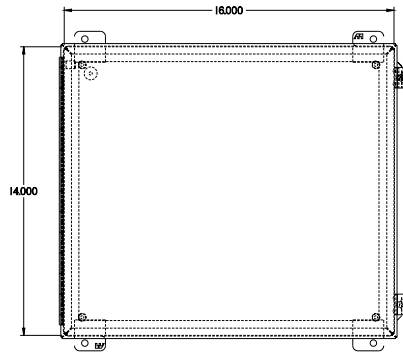

PART No. 1414PHRO6LP

for more information visit
www.hammfg.com

Data subject to change without notice

TOP VIEW

ISOMETRIC VIEW

BACK VIEW

LEFT SIDE VIEW

FRONT VIEW

RIGHT SIDE VIEW

BOTTOM VIEW