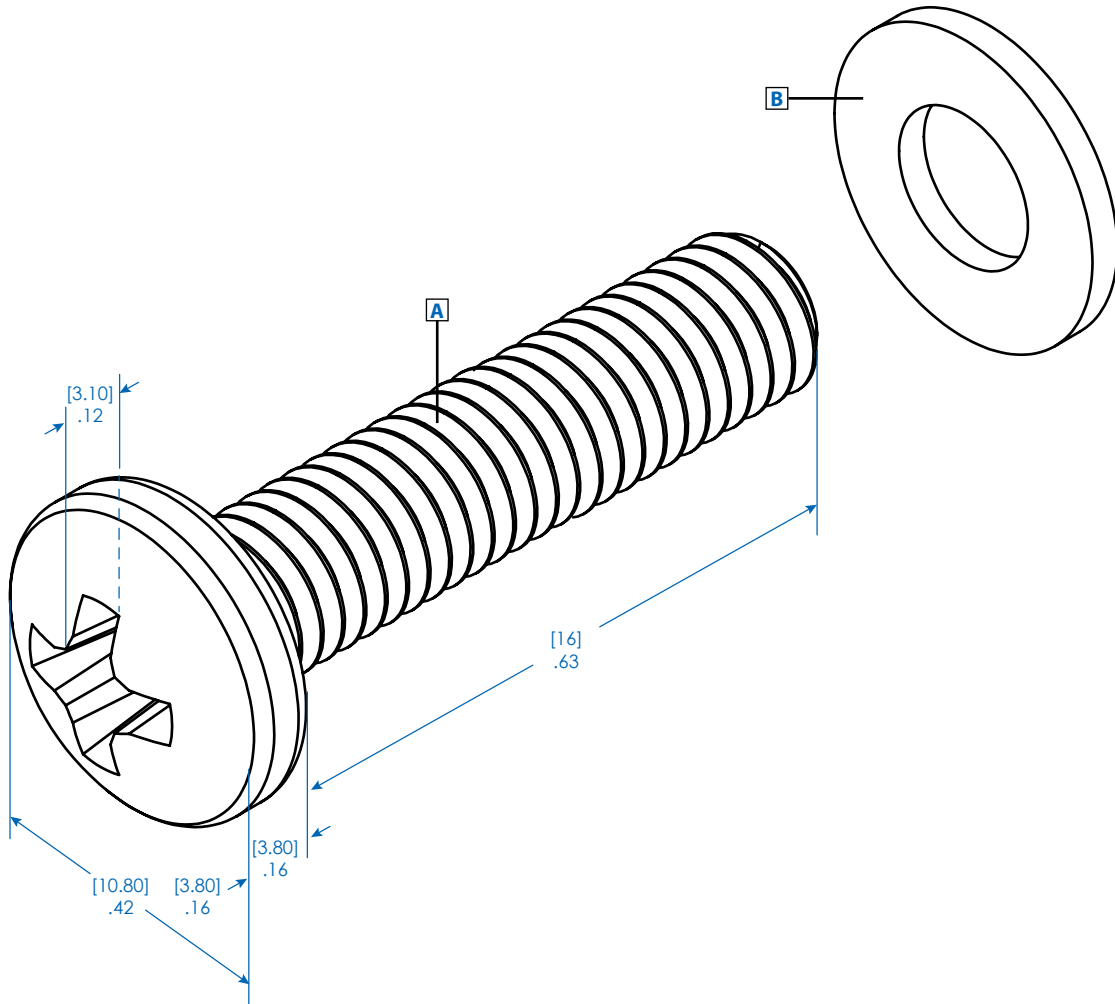

MODEL:

SRSCREWS

Threaded Hole Hardware Kit

- A #12-24 5/8" pan head screw
- B #12-24 PVC black flat washer

- Threaded hole hardware kit contains 50 each #12-24 screws and #12-24 PVC flat washers

Specifications

Model	SRSCREWS
Shipping Dimensions (H x W x D)	1 x 4 x 4 in / 25.4 x 101.6 x 101.6 mm
Shipping Weight	.5 lb / 0.227 kg

Tripp Lite has a policy of continuous improvement. Specifications are subject to change without notice.

Dimensions: [mm] INCHES

1111 W. 35th Street
Chicago, IL 60609 USA
773.869.1234
www.tripplite.com