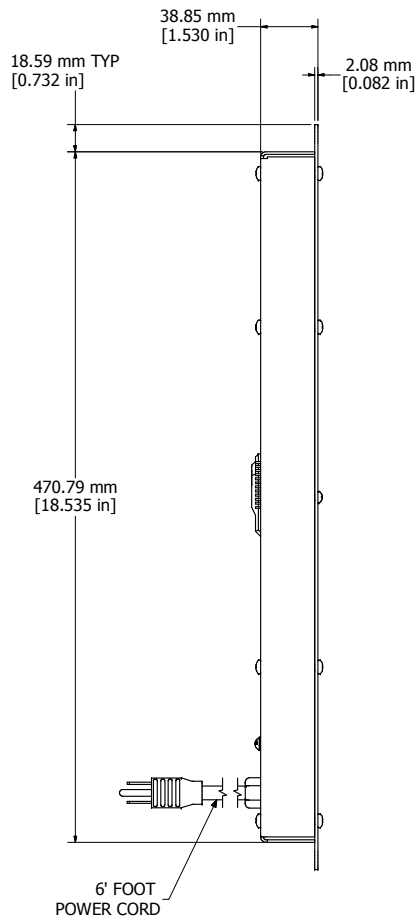

ASSEMBLY - VIEW FROM BOTTOM

ASSEMBLY - VIEW FROM BOTTOM

ISOMETRIC VIEW

C2T1923F4T
Finish - Top - Painted Steel
Rated - 115 VAC, 50/60 Hz, 0.77 Amps
Free Flow Air Delivery - 400 CFM
Adjustable Thermostat - 32°F to 140°F
Approvals - cURus Recognized UL507 and CSA C22.2 No.113
COLOURS
Black - C2T1923F4TBK1
Beige - C2T1923F4TCG1
HARDWARE
6 Screws - RoundHead 8-32 x 1/2"
6 Speed Nuts

**HAMMOND
MANUFACTURING™**

C2T1923F4T

www.hammondmfg.com