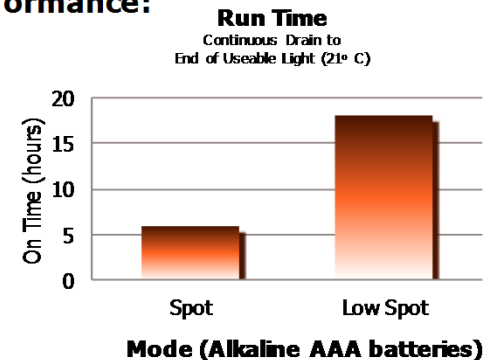

Performance:

Tested according to ANSI/NEMA FL 1 Standards.

Important Notice

This datasheet contains information specific to products manufactured at the time of its publication
Contents herein do not constitute a warranty
©Energizer / All Rights Reserved