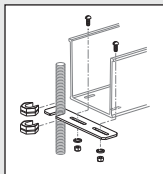

**2x2 Routing System Roadmap**

**Fiber-Duct™ Mounting Brackets**

**FTRBE12 – Existing Threaded Rod Bracket**  
(page J.63)

**FTRBN12 – New Threaded Rod Bracket**  
(page J.63)

**FUSB – Underfloor Pedestal Bracket**  
(page J.63)

**F2PCLB12 – Two-Piece Ladder Rack Bracket for Attaching Threaded Rod to 1 1/2" – 2" Ladder Rack**  
(page J.64)

**FZBA1.5X4 – Adjustable "Z" Bracket**  
(page J.64)

**FZBLP – Low Profile "Z" Bracket**  
(page J.64)

**FLB – "L" Wall Mount Bracket**  
(page J.63)

**FLRB – Ladder Rack Bracket**  
(page J.63)

- 
**1** **HS2X2\*\*6 – 2x2 FiberRunner® Hinged Channel (page J.52)**
- 
**2** **H2X2\*\*6 – 2x2 FiberRunner® Hinged Slotted Channel (page J.52)**
- 
**3** **HC2\*\*6 – 2x2 FiberRunner® Snap-On Hinged Cover (page J.52)**
- 
**4** **FBC2X2\*\* – 2x2 QuikLock™ Coupler (page J.53)**
- 
**5** **FRA2X2\*\* – 2x2 Horizontal Right Angle Fitting (page J.60)**
- 
**6** **FT2X2\*\* – 2x2 Horizontal Tee Fitting (page J.60)**
- 
**7** **FFWC2X2\*\* – 2x2 4-Way Cross Fitting (page J.60)**
- 
**8** **FVTHD2X2\*\* – 2x2 Vertical Tee (page J.54)**
- 
**9** **FIV452X2\*\* – 2x2 Inside Vertical 45° Angle Fitting (page J.60)**
- 
**10** **FIVRA2X2\*\* – 2x2 Inside Vertical Right Angle Fitting (page J.60)**
- 
**11** **FOV452X2\*\* – 2x2 Outside 45° Angle Fitting (page J.60)**
- 
**12** **FOVRA2X2\*\* – 2x2 Outside Vertical Right Angle Fitting (page J.60)**
- 
**13** **FHDEC2X2\*\* – 2x2 End Cap Fitting (page J.53)**
- 
**14** **FTR2X2\*\* – 3-Sided BRC Trumpet Spillout for 2x2 Exit (page J.61)**
- 
**15** **FIDT2X2\*\* – 1-Port Spillout to 1.5" (38mm) Inside Diameter Corrugated Tubing (page J.61)**
- 
**16** **TRC2HDBL – 2x2 Hinged Channel 1" Bend Radius Control Trumpet (page J.54)**
- 
**17** **FRF42\*\* – 4x4 to 2x2 Fiber-Duct™ Reducer Fitting (page J.60)**
- 
**18** **FRRF4FD2\*\* – 4x4 FiberRunner® to 2x2 Reducer Fitting (page J.43)**