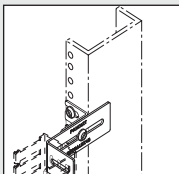

**2x2 Routing System Roadmap**

**Fiber-Duct™ Mounting Brackets**

**FTRBE12 – Existing Threaded Rod Bracket**  
(page J.63)

**FTRBN12 – New Threaded Rod Bracket**  
(page J.63)

**FUSB – Underfloor Pedestal Bracket**  
(page J.63)

**F2PCLB12 – Two-Piece Ladder Rack Bracket for Attaching Threaded Rod to 1 1/2" – 2" Ladder Rack**  
(page J.64)

**FZBA1.5X4 – Adjustable "Z" Bracket**  
(page J.64)

**FZBLP – Low Profile "Z" Bracket**  
(page J.64)