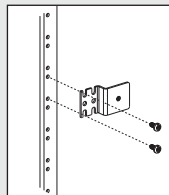

**2x2 Routing System Roadmap**

**Fiber-Duct™ Mounting Brackets**

**FTRBE12 – Existing Threaded Rod Bracket**  
(page J.63)

**FTRBN12 – New Threaded Rod Bracket**  
(page J.63)

**FUSB – Underfloor Pedestal Bracket**  
(page J.63)

**F2PCLB12 – Two-Piece Ladder Rack Bracket for Attaching Threaded Rod to 1 1/2" – 2" Ladder Rack**  
(page J.64)

**FZBA1.5X4 – Adjustable "Z" Bracket**  
(page J.64)

**FZBLP – Low Profile "Z" Bracket**  
(page J.64)

**FLB – "L" Wall Mount Bracket**  
(page J.63)

**FLRB – Ladder Rack Bracket**  
(page J.63)

- 
**1** **HS2X2\*\*6 – 2x2 FiberRunner® Hinged Channel (page J.52)**
- 
**2** **H2X2\*\*6 – 2x2 FiberRunner® Hinged Slotted Channel (page J.52)**
- 
**3** **HC2\*\*6 – 2x2 FiberRunner® Snap-On Hinged Cover (page J.52)**
- 
**4** **FBC2X2\*\* – 2x2 QuikLock™ Coupler (page J.53)**
- 
**5** **FRA2X2\*\* – 2x2 Horizontal Right Angle Fitting (page J.60)**
- 
**6** **FT2X2\*\* – 2x2 Horizontal Tee Fitting (page J.60)**
- 
**7** **FFWC2X2\*\* – 2x2 4-Way Cross Fitting (page J.60)**
- 
**8** **FVTHD2X2\*\* – 2x2 Vertical Tee (page J.54)**
- 
**9** **FIV452X2\*\* – 2x2 Inside Vertical 45° Angle Fitting (page J.60)**
- 
**10** **FIVRA2X2\*\* – 2x2 Inside Vertical Right Angle Fitting (page J.60)**
- 
**11** **FOV452X2\*\* – 2x2 Outside 45° Angle Fitting (page J.60)**
- 
**12** **FOVRA2X2\*\* – 2x2 Outside Vertical Right Angle Fitting (page J.60)**
- 
**13** **FHDEC2X2\*\* – 2x2 End Cap Fitting (page J.53)**
- 
**14** **FTR2X2\*\* – 3-Sided BRC Trumpet Spillout for 2x2 Exit (page J.61)**
- 
**15** **FIDT2X2\*\* – 1-Port Spillout to 1.5" (38mm) Inside Diameter Corrugated Tubing (page J.61)**
- 
**16** **TRC2HDBL – 2x2 Hinged Channel 1" Bend Radius Control Trumpet (page J.54)**
- 
**17** **FRF42\*\* – 4x4 to 2x2 Fiber-Duct™ Reducer Fitting (page J.60)**
- 
**18** **FRRF4FD2\*\* – 4x4 FiberRunner® to 2x2 Reducer Fitting (page J.43)**