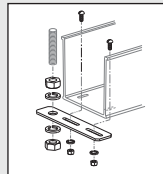

**2x2 Routing System Roadmap**

**Fiber-Duct™ Mounting Brackets**

**FTRBE12 – Existing Threaded Rod Bracket**  
(page J.63)

**FTRBN12 – New Threaded Rod Bracket**  
(page J.63)

**FUSB – Underfloor Pedestal Bracket**  
(page J.63)

**F2PCLB12 – Two-Piece Ladder Rack Bracket for Attaching Threaded Rod to 1 1/2" – 2" Ladder Rack**  
(page J.64)

**FZBA1.5X4 – Adjustable "Z" Bracket**  
(page J.64)

**FZBLP – Low Profile "Z" Bracket**  
(page J.64)

**FLB – "L" Wall Mount Bracket**  
(page J.63)

**FLRB – Ladder Rack Bracket**  
(page J.63)

- 
**1** **HS2X2\*\*6 – 2x2 FiberRunner® Hinged Channel (page J.52)**
- 
**2** **H2X2\*\*6 – 2x2 FiberRunner® Hinged Slotted Channel (page J.52)**
- 
**3** **HC2\*\*6 – 2x2 FiberRunner® Snap-On Hinged Cover (page J.52)**
- 
**4** **FBC2X2\*\* – 2x2 QuikLock™ Coupler (page J.53)**
- 
**5** **FRA2X2\*\* – 2x2 Horizontal Right Angle Fitting (page J.60)**
- 
**6** **FT2X2\*\* – 2x2 Horizontal Tee Fitting (page J.60)**
- 
**7** **FFWC2X2\*\* – 2x2 4-Way Cross Fitting (page J.60)**
- 
**8** **FVTHD2X2\*\* – 2x2 Vertical Tee (page J.54)**
- 
**9** **FIV452X2\*\* – 2x2 Inside Vertical 45° Angle Fitting (page J.60)**
- 
**10** **FIVRA2X2\*\* – 2x2 Inside Vertical Right Angle Fitting (page J.60)**
- 
**11** **FOV452X2\*\* – 2x2 Outside 45° Angle Fitting (page J.60)**
- 
**12** **FOVRA2X2\*\* – 2x2 Outside Vertical Right Angle Fitting (page J.60)**
- 
**13** **FHDEC2X2\*\* – 2x2 End Cap Fitting (page J.53)**
- 
**14** **FTR2X2\*\* – 3-Sided BRC Trumpet Spillout for 2x2 Exit (page J.61)**
- 
**15** **FIDT2X2\*\* – 1-Port Spillout to 1.5" (38mm) Inside Diameter Corrugated Tubing (page J.61)**
- 
**16** **TRC2HDBL – 2x2 Hinged Channel 1" Bend Radius Control Trumpet (page J.54)**
- 
**17** **FRF42\*\* – 4x4 to 2x2 Fiber-Duct™ Reducer Fitting (page J.60)**
- 
**18** **FRRF4FD2\*\* – 4x4 FiberRunner® to 2x2 Reducer Fitting (page J.43)**