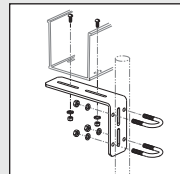

**2x2 Routing System Roadmap**

**Fiber-Duct™ Mounting Brackets**

**FTRBE12 – Existing Threaded Rod Bracket**  
(page J.63)

**FTRBN12 – New Threaded Rod Bracket**  
(page J.63)

**FUSB – Underfloor Pedestal Bracket**  
(page J.63)

**F2PCLB12 – Two-Piece Ladder Rack Bracket for Attaching Threaded Rod to 1 1/2" – 2" Ladder Rack**  
(page J.64)

**FZBA1.5X4 – Adjustable "Z" Bracket**  
(page J.64)

**FZBLP – Low Profile "Z" Bracket**  
(page J.64)

**FLB – "L" Wall Mount Bracket**  
(page J.63)

**FLRB – Ladder Rack Bracket**  
(page J.63)

- 
**1** **HS2X2\*\*6 – 2x2 FiberRunner® Hinged Channel (page J.52)**
- 
**2** **H2X2\*\*6 – 2x2 FiberRunner® Hinged Slotted Channel (page J.52)**
- 
**3** **HC2\*\*6 – 2x2 FiberRunner® Snap-On Hinged Cover (page J.52)**
- 
**4** **FBC2X2\*\* – 2x2 QuikLock™ Coupler (page J.53)**
- 
**5** **FRA2X2\*\* – 2x2 Horizontal Right Angle Fitting (page J.60)**
- 
**6** **FT2X2\*\* – 2x2 Horizontal Tee Fitting (page J.60)**
- 
**7** **FFWC2X2\*\* – 2x2 4-Way Cross Fitting (page J.60)**
- 
**8** **FVTHD2X2\*\* – 2x2 Vertical Tee (page J.54)**
- 
**9** **FIV452X2\*\* – 2x2 Inside Vertical 45° Angle Fitting (page J.60)**
- 
**10** **FIVRA2X2\*\* – 2x2 Inside Vertical Right Angle Fitting (page J.60)**
- 
**11** **FOV452X2\*\* – 2x2 Outside 45° Angle Fitting (page J.60)**
- 
**12** **FOVRA2X2\*\* – 2x2 Outside Vertical Right Angle Fitting (page J.60)**
- 
**13** **FHDEC2X2\*\* – 2x2 End Cap Fitting (page J.53)**
- 
**14** **FTR2X2\*\* – 3-Sided BRC Trumpet Spillout for 2x2 Exit (page J.61)**
- 
**15** **FIDT2X2\*\* – 1-Port Spillout to 1.5" (38mm) Inside Diameter Corrugated Tubing (page J.61)**
- 
**16** **TRC2HDBL – 2x2 Hinged Channel 1" Bend Radius Control Trumpet (page J.54)**
- 
**17** **FRF42\*\* – 4x4 to 2x2 Fiber-Duct™ Reducer Fitting (page J.60)**
- 
**18** **FRRF4FD2\*\* – 4x4 FiberRunner® to 2x2 Reducer Fitting (page J.43)**