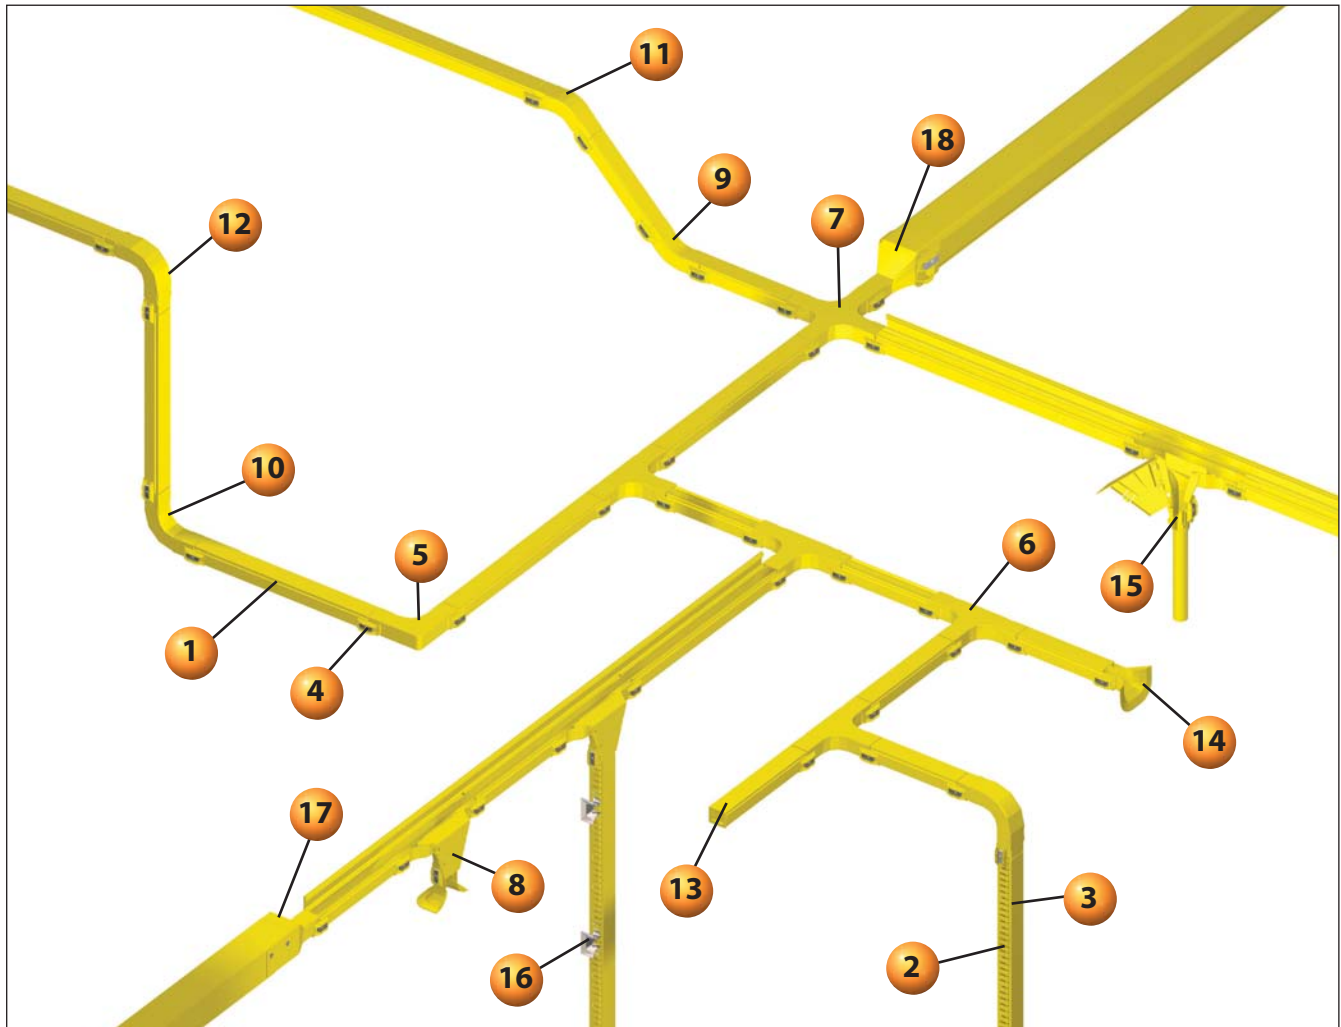

**2x2 Routing System Roadmap**

**Fiber-Duct™ Mounting Brackets**

**FTRBE12 – Existing Threaded Rod Bracket**  
(page J.63)

**FTRBN12 – New Threaded Rod Bracket**  
(page J.63)

**FUSB – Underfloor Pedestal Bracket**  
(page J.63)

**F2PCLB12 – Two-Piece Ladder Rack Bracket for Attaching Threaded Rod to 1 1/2" – 2" Ladder Rack**  
(page J.64)

**FZBA1.5X4 – Adjustable "Z" Bracket**  
(page J.64)

**FZBLP – Low Profile "Z" Bracket**  
(page J.64)

**FLB – "L" Wall Mount Bracket**  
(page J.63)

**FLRB – Ladder Rack Bracket**  
(page J.63)

- 
**1** **HS2X2\*\*6 – 2x2 FiberRunner® Hinged Channel (page J.52)**
- 
**2** **H2X2\*\*6 – 2x2 FiberRunner® Hinged Slotted Channel (page J.52)**
- 
**3** **HC2\*\*6 – 2x2 FiberRunner® Snap-On Hinged Cover (page J.52)**
- 
**4** **FBC2X2\*\* – 2x2 QuikLock™ Coupler (page J.53)**
- 
**5** **FRA2X2\*\* – 2x2 Horizontal Right Angle Fitting (page J.60)**
- 
**6** **FT2X2\*\* – 2x2 Horizontal Tee Fitting (page J.60)**
- 
**7** **FFWC2X2\*\* – 2x2 4-Way Cross Fitting (page J.60)**
- 
**8** **FVTHD2X2\*\* – 2x2 Vertical Tee (page J.54)**
- 
**9** **FIV452X2\*\* – 2x2 Inside Vertical 45° Angle Fitting (page J.60)**
- 
**10** **FIVRA2X2\*\* – 2x2 Inside Vertical Right Angle Fitting (page J.60)**
- 
**11** **FOV452X2\*\* – 2x2 Outside 45° Angle Fitting (page J.60)**
- 
**12** **FOVRA2X2\*\* – 2x2 Outside Vertical Right Angle Fitting (page J.60)**
- 
**13** **FHDEC2X2\*\* – 2x2 End Cap Fitting (page J.53)**
- 
**14** **FTR2X2\*\* – 3-Sided BRC Trumpet Spillout for 2x2 Exit (page J.61)**
- 
**15** **FIDT2X2\*\* – 1-Port Spillout to 1.5" (38mm) Inside Diameter Corrugated Tubing (page J.61)**
- 
**16** **TRC2HDBL – 2x2 Hinged Channel 1" Bend Radius Control Trumpet (page J.54)**
- 
**17** **FRF42\*\* – 4x4 to 2x2 Fiber-Duct™ Reducer Fitting (page J.60)**
- 
**18** **FRRF4FD2\*\* – 4x4 FiberRunner® to 2x2 Reducer Fitting (page J.43)**

\*\*Available colors include: YL (Yellow), OR (Orange), BL (Black), and LG (Light Gray).