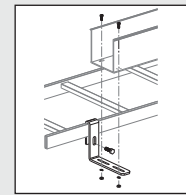

**F2PCLB12 – Two-Piece Ladder Rack Bracket for Attaching Threaded Rod to 1 1/2" – 2" Ladder Rack**  
(page J.64)

**FZBA1.5X4 – Adjustable "Z" Bracket**  
(page J.64)

**FZBLP – Low Profile "Z" Bracket**  
(page J.64)

**FLB – "L" Wall Mount Bracket**  
(page J.63)

**FLRB – Ladder Rack Bracket**  
(page J.63)

- 
**1** **HS2X2\*\*6 – 2x2 FiberRunner® Hinged Channel (page J.52)**
- 
**2** **H2X2\*\*6 – 2x2 FiberRunner® Hinged Slotted Channel (page J.52)**
- 
**3** **HC2\*\*6 – 2x2 FiberRunner® Snap-On Hinged Cover (page J.52)**
- 
**4** **FBC2X2\*\* – 2x2 QuikLock™ Coupler (page J.53)**
- 
**5** **FRA2X2\*\* – 2x2 Horizontal Right Angle Fitting (page J.60)**
- 
**6** **FT2X2\*\* – 2x2 Horizontal Tee Fitting (page J.60)**
- 
**7** **FFWC2X2\*\* – 2x2 4-Way Cross Fitting (page J.60)**
- 
**8** **FVTHD2X2\*\* – 2x2 Vertical Tee (page J.54)**
- 
**9** **FIV452X2\*\* – 2x2 Inside Vertical 45° Angle Fitting (page J.60)**
- 
**10** **FIVRA2X2\*\* – 2x2 Inside Vertical Right Angle Fitting (page J.60)**
- 
**11** **FOV452X2\*\* – 2x2 Outside 45° Angle Fitting (page J.60)**
- 
**12** **FOVRA2X2\*\* – 2x2 Outside Vertical Right Angle Fitting (page J.60)**
- 
**13** **FHDEC2X2\*\* – 2x2 End Cap Fitting (page J.53)**
- 
**14** **FTR2X2\*\* – 3-Sided BRC Trumpet Spillout for 2x2 Exit (page J.61)**
- 
**15** **FIDT2X2\*\* – 1-Port Spillout to 1.5" (38mm) Inside Diameter Corrugated Tubing (page J.61)**
- 
**16** **TRC2HDBL – 2x2 Hinged Channel 1" Bend Radius Control Trumpet (page J.54)**
- 
**17** **FRF42\*\* – 4x4 to 2x2 Fiber-Duct™ Reducer Fitting (page J.60)**
- 
**18** **FRRF4FD2\*\* – 4x4 FiberRunner® to 2x2 Reducer Fitting (page J.43)**