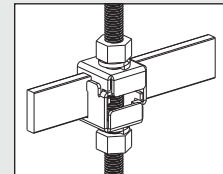

**2x2 Routing System Roadmap**

**Fiber-Duct™ Mounting Brackets**

**FTRBE12 – Existing Threaded Rod Bracket**  
(page J.63)

**FTRBN12 – New Threaded Rod Bracket**  
(page J.63)

**FUSB – Underfloor Pedestal Bracket**  
(page J.63)

**F2PCLB12 – Two-Piece Ladder Rack Bracket for Attaching Threaded Rod to 1 1/2" – 2" Ladder Rack**  
(page J.64)

**FZBA1.5X4 – Adjustable "Z" Bracket**  
(page J.64)

**FZBLP – Low Profile "Z" Bracket**  
(page J.64)

**FLB – "L" Wall Mount Bracket**  
(page J.63)

**FLRB – Ladder Rack Bracket**  
(page J.63)

- 
**1** **HS2X2\*\*6 – 2x2 FiberRunner® Hinged Channel (page J.52)**
- 
**2** **H2X2\*\*6 – 2x2 FiberRunner® Hinged Slotted Channel (page J.52)**
- 
**3** **HC2\*\*6 – 2x2 FiberRunner® Snap-On Hinged Cover (page J.52)**
- 
**4** **FBC2X2\*\* – 2x2 QuikLock™ Coupler (page J.53)**
- 
**5** **FRA2X2\*\* – 2x2 Horizontal Right Angle Fitting (page J.60)**
- 
**6** **FT2X2\*\* – 2x2 Horizontal Tee Fitting (page J.60)**
- 
**7** **FFWC2X2\*\* – 2x2 4-Way Cross Fitting (page J.60)**
- 
**8** **FVTHD2X2\*\* – 2x2 Vertical Tee (page J.54)**
- 
**9** **FIV452X2\*\* – 2x2 Inside Vertical 45° Angle Fitting (page J.60)**
- 
**10** **FIVRA2X2\*\* – 2x2 Inside Vertical Right Angle Fitting (page J.60)**
- 
**11** **FOV452X2\*\* – 2x2 Outside 45° Angle Fitting (page J.60)**
- 
**12** **FOVRA2X2\*\* – 2x2 Outside Vertical Right Angle Fitting (page J.60)**
- 
**13** **FHDEC2X2\*\* – 2x2 End Cap Fitting (page J.53)**
- 
**14** **FTR2X2\*\* – 3-Sided BRC Trumpet Spillout for 2x2 Exit (page J.61)**
- 
**15** **FIDT2X2\*\* – 1-Port Spillout to 1.5" (38mm) Inside Diameter Corrugated Tubing (page J.61)**
- 
**16** **TRC2HDBL – 2x2 Hinged Channel 1" Bend Radius Control Trumpet (page J.54)**
- 
**17** **FRF42\*\* – 4x4 to 2x2 Fiber-Duct™ Reducer Fitting (page J.60)**
- 
**18** **FRRF4FD2\*\* – 4x4 FiberRunner® to 2x2 Reducer Fitting (page J.43)**