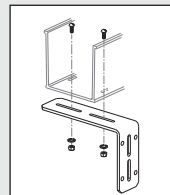

**2x2 Routing System Roadmap**

**Fiber-Duct™ Mounting Brackets**

**FTRBE12 – Existing Threaded Rod Bracket**  
(page J.63)

**FTRBN12 – New Threaded Rod Bracket**  
(page J.63)

**FUSB – Underfloor Pedestal Bracket**  
(page J.63)

**F2PCLB12 – Two-Piece Ladder Rack Bracket for Attaching Threaded Rod to 1 1/2" – 2" Ladder Rack**  
(page J.64)

**FZBA1.5X4 – Adjustable "Z" Bracket**  
(page J.64)

**FZBLP – Low Profile "Z" Bracket**  
(page J.64)

**FLB – "L" Wall Mount Bracket**  
(page J.63)

**FLRB – Ladder Rack Bracket**  
(page J.63)

- 
**1** **HS2X2\*\*6 – 2x2 FiberRunner® Hinged Channel (page J.52)**
- 
**2** **H2X2\*\*6 – 2x2 FiberRunner® Hinged Slotted Channel (page J.52)**
- 
**3** **HC2\*\*6 – 2x2 FiberRunner® Snap-On Hinged Cover (page J.52)**
- 
**4** **FBC2X2\*\* – 2x2 QuikLock™ Coupler (page J.53)**
- 
**5** **FRA2X2\*\* – 2x2 Horizontal Right Angle Fitting (page J.60)**
- 
**6** **FT2X2\*\* – 2x2 Horizontal Tee Fitting (page J.60)**
- 
**7** **FFWC2X2\*\* – 2x2 4-Way Cross Fitting (page J.60)**
- 
**8** **FVTHD2X2\*\* – 2x2 Vertical Tee (page J.54)**
- 
**9** **FIV452X2\*\* – 2x2 Inside Vertical 45° Angle Fitting (page J.60)**
- 
**10** **FIVRA2X2\*\* – 2x2 Inside Vertical Right Angle Fitting (page J.60)**
- 
**11** **FOV452X2\*\* – 2x2 Outside 45° Angle Fitting (page J.60)**
- 
**12** **FOVRA2X2\*\* – 2x2 Outside Vertical Right Angle Fitting (page J.60)**
- 
**13** **FHDEC2X2\*\* – 2x2 End Cap Fitting (page J.53)**
- 
**14** **FTR2X2\*\* – 3-Sided BRC Trumpet Spillout for 2x2 Exit (page J.61)**
- 
**15** **FIDT2X2\*\* – 1-Port Spillout to 1.5" (38mm) Inside Diameter Corrugated Tubing (page J.61)**
- 
**16** **TRC2HDBL – 2x2 Hinged Channel 1" Bend Radius Control Trumpet (page J.54)**
- 
**17** **FRF42\*\* – 4x4 to 2x2 Fiber-Duct™ Reducer Fitting (page J.60)**
- 
**18** **FRRF4FD2\*\* – 4x4 FiberRunner® to 2x2 Reducer Fitting (page J.43)**