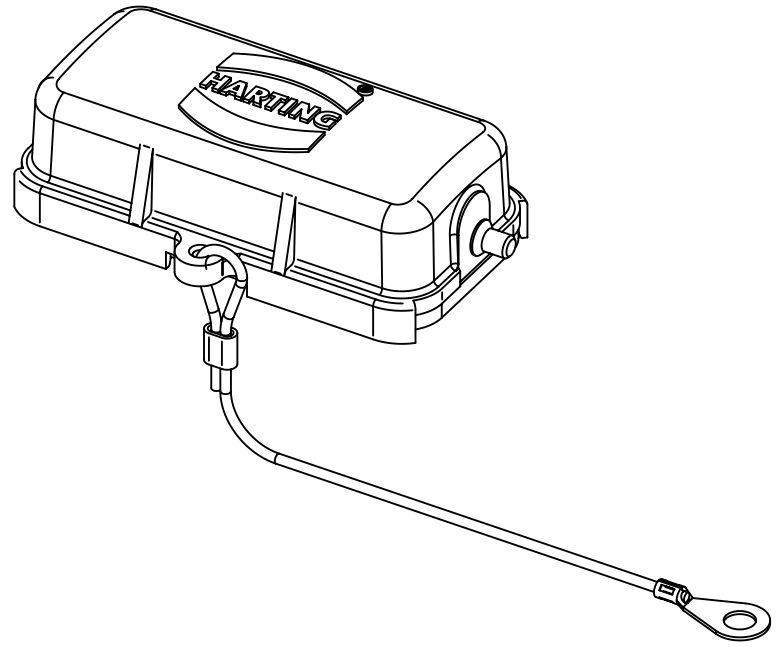

1 2 3 4 5 6

A

B

C

D

for housing with metal lever

	All Dimensions in mm Original Size DIN A4		Scale 1:1		Free size tol.		Ref. Sub. TB 09 20 010 5425ML v. 19.05.10				
	All rights reserved Department EL PD - DE		Created by SPREENB		Inspected by MOOR		Standardisation TIEMANNA		Date 2013-09-10		State Final Release
HARTING Electric GmbH & Co. KG D-32339 Espelkamp		Title Han A Protect Cover Die Cast for Base						Doc-Key / ECM-Nr. 100191018/UGD/004/A 500000066291			
		Type TB		Number 09 20 010 5425ML				Rev. A		Page 1/1	