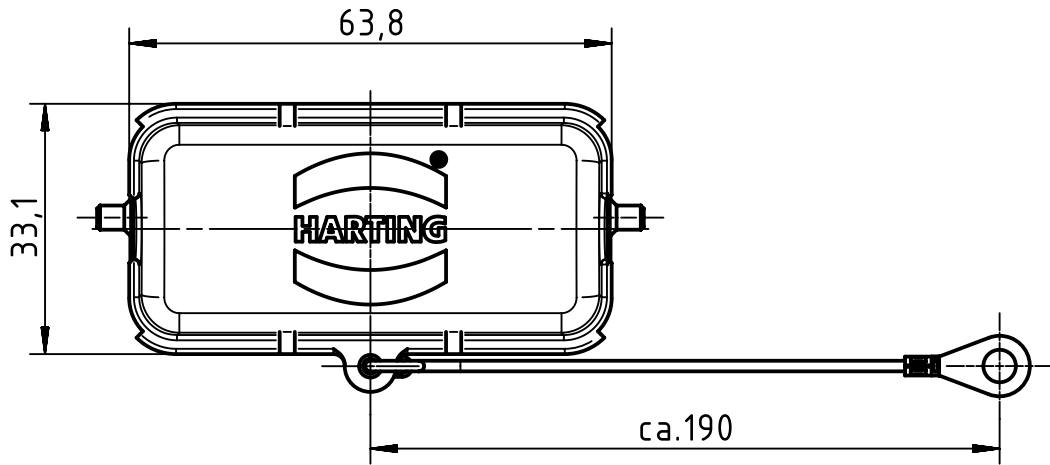

1 2 3 4 5 6

A

B

C

D

for housing with metal lever

	All Dimensions in mm Original Size DIN A4		Scale 1:1		Free size tol.		Ref. Sub. TB 09 20 010 5425ML v. 19.05.10				
	All rights reserved Department EL PD - DE		Created by SPREENB		Inspected by MOOR		Standardisation TIEMANNA		Date 2013-09-10		State Final Release
HARTING Electric GmbH & Co. KG D-32339 Espelkamp		Title Han A Protect Cover Die Cast for Base						Doc-Key / ECM-Nr. 100191018/UGD/004/A 500000066291			
		Type TB		Number 09 20 010 5425ML				Rev. A		Page 1/1	