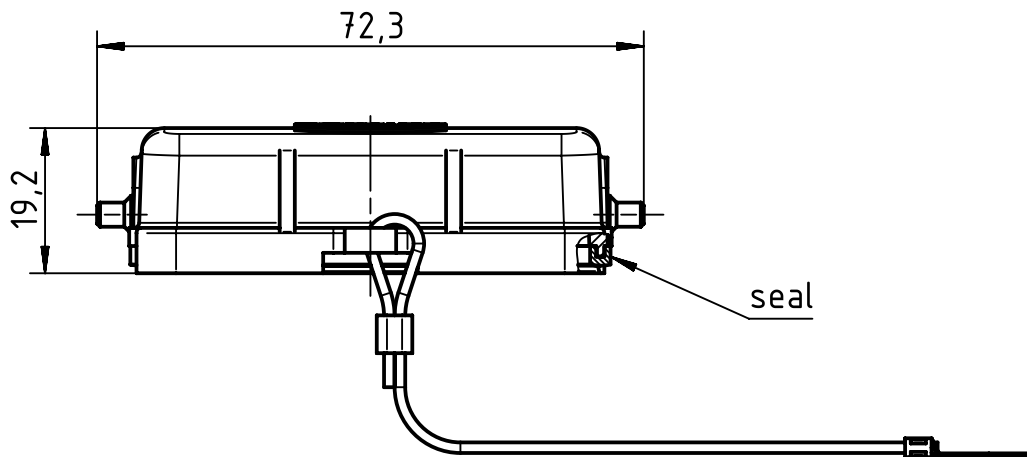

1 2 3 4 5 6

A

B

C

D

for housing with metal lever

	All Dimensions in mm Original Size DIN A4		Scale 1:1		Free size tol.		Ref. Sub. TB 09 20 010 5425ML v. 19.05.10				
	All rights reserved Department EL PD - DE		Created by SPREENB		Inspected by MOOR		Standardisation TIEMANNA		Date 2013-09-10		State Final Release
HARTING Electric GmbH & Co. KG D-32339 Espelkamp		Title Han A Protect Cover Die Cast for Base						Doc-Key / ECM-Nr. 100191018/UGD/004/A 500000066291			
		Type TB		Number 09 20 010 5425ML				Rev. A		Page 1/1	