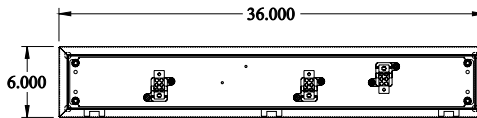

PART No. CN4ST3103

for more information visit
www.hammfg.com
Data subject to change without notice
Isometric drawing Not to Scale

TOP VIEW

ISOMETRIC VIEW

BACK VIEW

LEFT SIDE VIEW

FRONT VIEW - COVER REMOVED

RIGHT SIDE VIEW

INNER PANEL

BOTTOM VIEW