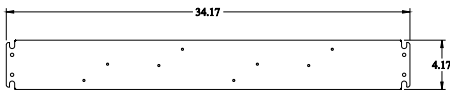

PART No. CN4ST3103

for more information visit
www.hammfg.com
Data subject to change without notice
Isometric drawing Not to Scale

TOP VIEW

ISOMETRIC VIEW

BACK VIEW

LEFT SIDE VIEW

FRONT VIEW - COVER REMOVED

RIGHT SIDE VIEW

INNER PANEL

BOTTOM VIEW