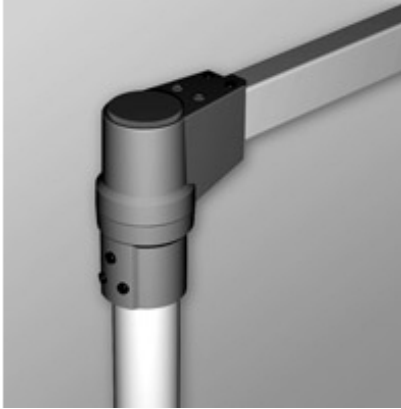

Tara Plus Rotating Elbow *TPSSRE Series*

- For use with 70mm round tube and 60x40mm rectangular tube.
- Die-cast Aluminum G Al Si 12.
- Rotates 300°.
- Accessible from the top.

Part No. **R149-040-000**