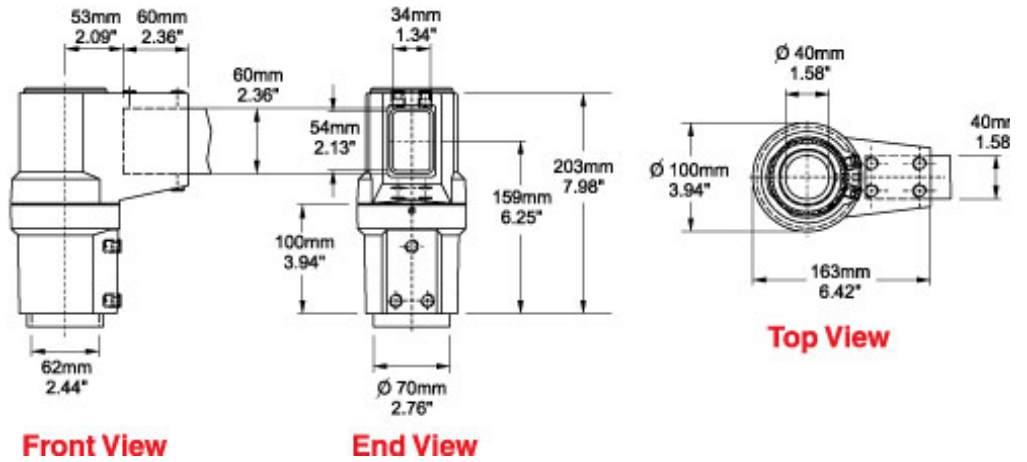

Tara Plus Rotating Elbow *TPSSRE Series*

- For use with 70mm round tube and 60x40mm rectangular tube.
- Die-cast Aluminum G Al Si 12.
- Rotates 300°.
- Accessible from the top.

Part No. **R149-040-000**