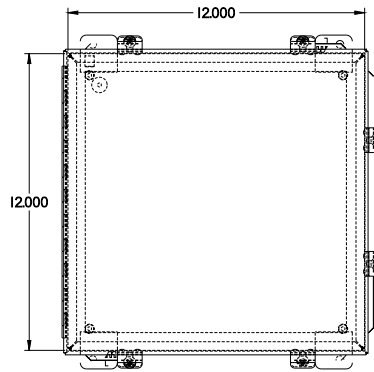

PART No. 1414N4PHL6LP

for more information visit
www.hammfg.com

Data subject to change without notice

TOP VIEW

ISOMETRIC VIEW

BACK VIEW

LEFT SIDE VIEW

FRONT VIEW

RIGHT SIDE VIEW

BOTTOM VIEW