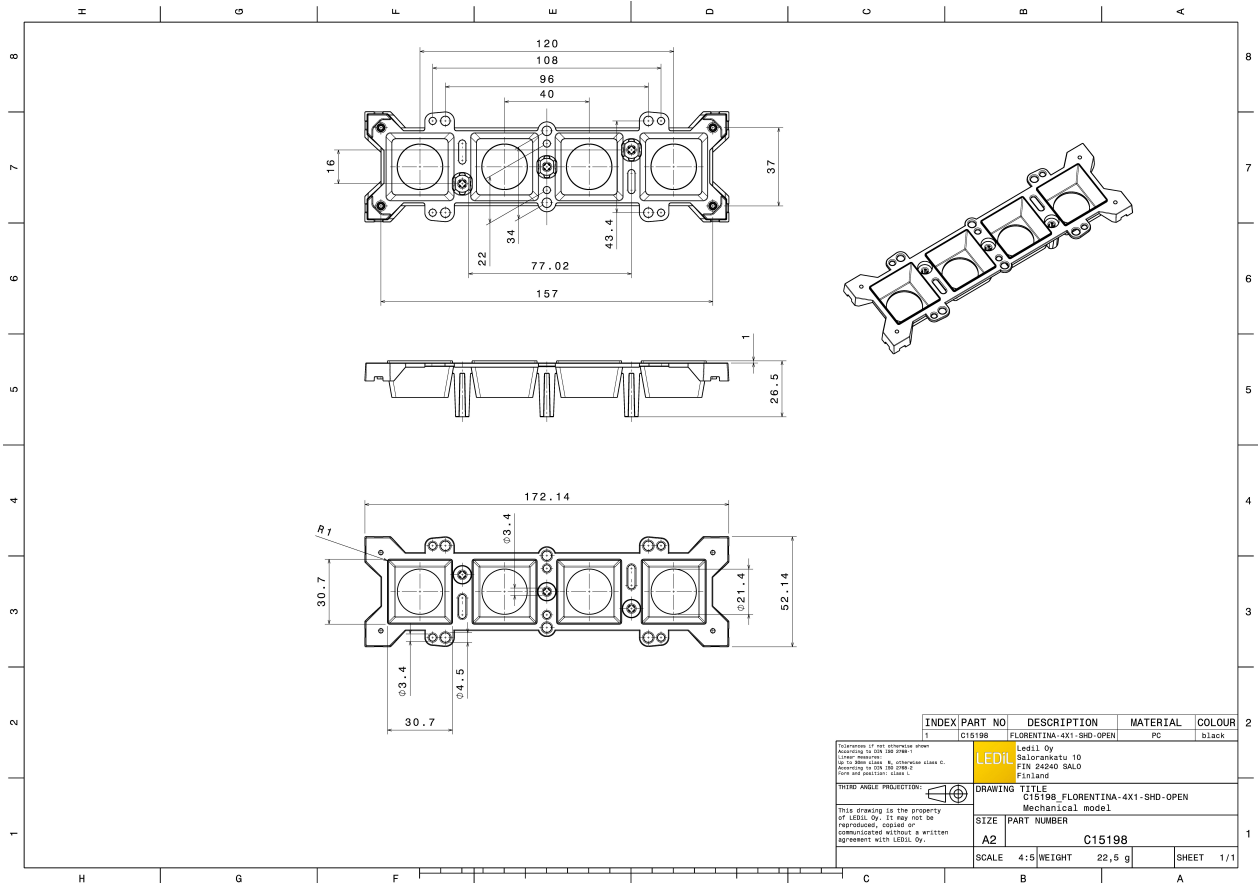

FLORENTINA-4X1-SHD-OPEN

Open shade design for FLORENTINA-4X1 assemblies and custom faceplates

TECHNICAL SPECIFICATIONS:

Dimensions	mm
Height	26.5 mm
Fastening	screw
Colour	black
Box size	476 x 273 x 292 mm
Box weight	3.2 kg
Quantity in Box	72 pcs
ROHS compliant	yes ⓘ

MATERIAL SPECIFICATIONS:

Component	Type	Material	Colour
FLORENTINA-4X1-SHD-OPEN	Shade	PC	black

GENERAL INFORMATION:

NOTE: The typical beam angle will be changed by different color, chip size and chip position tolerance. The typical total beam angle is the full angle measured where the luminous intensity is half of the peak value.