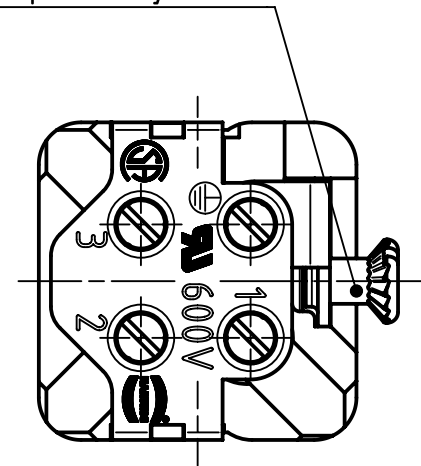

countersunk screw M3x6-4,8
enclosed separately

	All Dimensions in mm Original Size DIN A4	Scale 2:1		Free size tol.		Ref.	
						Sub.	
	All rights reserved Department EL PD - DE	Created by	Inspected by	Standardisation	Date	State	
		VOLAR	PRIESTER	TIEMANNA	2015-10-13	Final Release	
HARTING Electric GmbH & Co. KG D-32339 Espelkamp		Title Han 3A F Insert				Doc-Key / ECM-Nr. 100087144/UGD/005/C 500000095433	
		Type	Number		Rev.	Page	
		TB	09 20 003 2711		C	1/1	