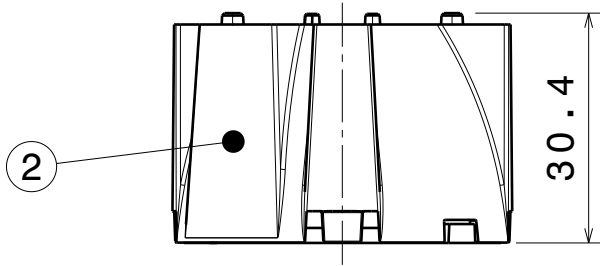

D

C

B

A

28.9

INDEX	PART NO	DESCRIPTION	MATERIAL	COLOUR
1	C15527	GABRIELLA-45-S	PMMA	clear
2	C15528	GABRIELLA-45-HLD	PC	black

Tolerances if not otherwise shown  
According to DIN ISO 2768-1  
Linear measures:  
Up to 30mm class M, otherwise class C.  
According to DIN ISO 2768-2  
Form and position: class L

SIZE PART NUMBER

A4

CN15529

SCALE	1:1	WEIGHT	32,45 g	SHEET	1/1
-------	-----	--------	---------	-------	-----

D

A