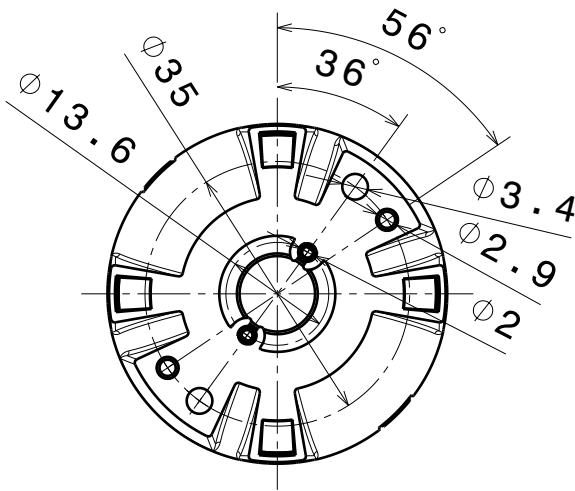

D

C

B

A

28.9

INDEX	PART NO	DESCRIPTION	MATERIAL	COLOUR
1	C15527	GABRIELLA-45-S	PMMA	clear
2	C15528	GABRIELLA-45-HLD	PC	black

Tolerances if not otherwise shown  
According to DIN ISO 2768-1  
Linear measures:  
Up to 30mm class M, otherwise class C.  
According to DIN ISO 2768-2  
Form and position: class L

SIZE PART NUMBER

A4

CN15529

SCALE	1:1	WEIGHT	32,45 g	SHEET	1/1
-------	-----	--------	---------	-------	-----

D

A