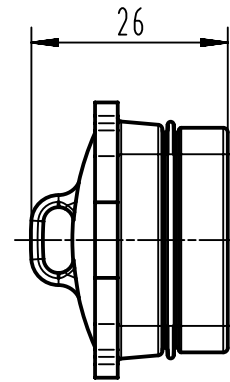

1 2 3 4 5 6

A
B
C
D

	All Dimensions in mm Original Size DIN A4		Scale 1:1	Free size tol.		Ref.	
						Sub.	
	All rights reserved Department EL PD - DE		Created by GRUBES	Inspected by RIEPE	Standardisation TIEMANNA	Date 2013-09-20	State Final Release
	HARTING Electric GmbH & Co. KG D-32339 Espelkamp		Title Han-Yellock 10 Protection cover for hoods			Doc-Key / ECM-Nr. 100530402/UGD/001/A 500000059346	
			Type TB	Number 11 20 003 5456		Rev. A	Page 1/1