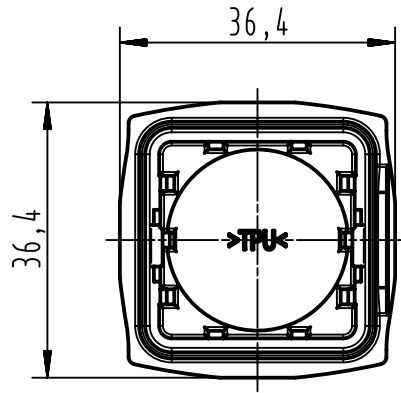

1 2 3 4 5 6

A
B
C
D

	All Dimensions in mm Original Size DIN A4		Scale 1:1	Free size tol.		Ref.	
						Sub.	
	All rights reserved Department EL PD - DE		Created by GRUBES	Inspected by RIEPE	Standardisation TIEMANNA	Date 2013-09-20	State Final Release
	HARTING Electric GmbH & Co. KG D-32339 Espelkamp		Title Han-Yellock 10 Protection cover for hoods			Doc-Key / ECM-Nr. 100530402/UGD/001/A 500000059346	
			Type TB	Number 11 20 003 5456		Rev. A	Page 1/1