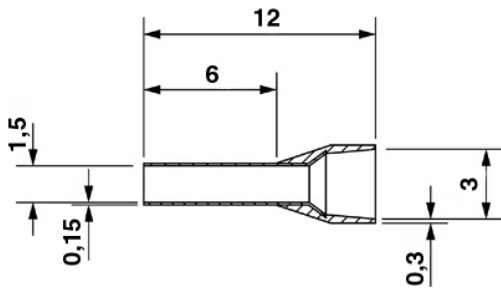

Technical data**General**

Length (b)	12 mm
Color	yellow
Material	E-CU
Sleeve length	6 mm
Inner dimension of the insulating collar (d)	3 mm

Ferrule diameter	1.5 mm
Insulating collar thickness	0.3 mm
Sleeve wall thickness	0.15 mm

Certificates / Approvals

Certification

CSA, UCSA

Diagrams/Drawings

Dimensioned drawing

Address

PHOENIX CONTACT Inc., USA
586 Fulling Mill Road
Middletown, PA 17057, USA
Phone (800) 888-7388
Fax (717) 944-1625
<http://www.phoenixcon.com>